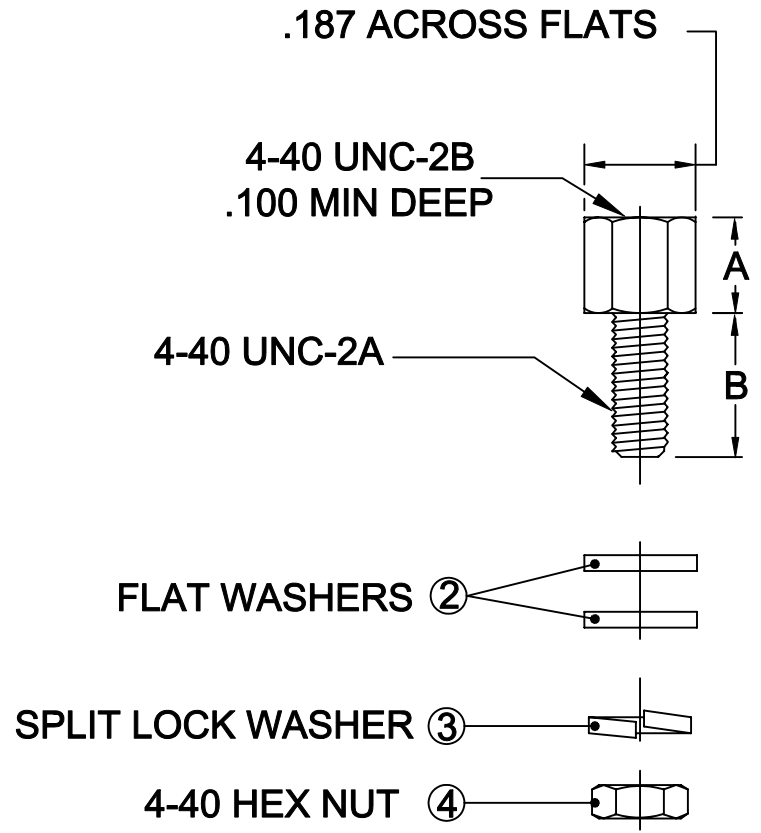

DESCRIPTION: 4-40 FEMALE SCREWLOCKS

| PART NUMBER | | A | B | PLATING |
|-----------------|------|-------|-------|---------|
| 160-000-010R031 | KIT | 0.187 | 0.312 | NICKEL |
| 160-000-010R032 | BULK | 0.187 | 0.312 | NICKEL |
| 160-000-011R031 | KIT | 0.187 | 0.625 | NICKEL |
| 160-000-011R032 | BULK | 0.187 | 0.625 | NICKEL |
| 160-000-012R031 | KIT | 0.250 | 0.156 | NICKEL |
| 160-000-012R032 | BULK | 0.250 | 0.156 | NICKEL |
| 160-000-013R031 | KIT | 0.197 | 0.197 | NICKEL |
| 160-000-013R032 | BULK | 0.197 | 0.197 | NICKEL |
| 160-000-014R031 | KIT | 0.197 | 0.236 | NICKEL |
| 160-000-014R032 | BULK | 0.197 | 0.236 | NICKEL |
| 160-000-015R031 | KIT | 0.197 | 0.323 | NICKEL |
| 160-000-015R032 | BULK | 0.197 | 0.323 | NICKEL |
| 160-000-016R031 | KIT | 0.197 | 0.433 | NICKEL |
| 160-000-016R032 | BULK | 0.197 | 0.433 | NICKEL |
| 160-000-017R031 | KIT | 0.197 | 0.520 | NICKEL |
| 160-000-017R032 | BULK | 0.197 | 0.520 | NICKEL |
| 160-000-018R031 | KIT | 0.197 | 0.669 | NICKEL |
| 160-000-018R032 | BULK | 0.197 | 0.669 | NICKEL |

MATERIAL: STEEL

RoHS COMPLIANT

- KIT INCLUDES:**
- (1) 4-40 FEMALE SCREWLOCK
 - (2) FLAT WASHERS
 - (1) LOCK WASHER
 - (1) 4-40 NUT

| | | | | |
|--|---|-------------------------|-----------------------|------------------|
|  | THESE DRAWINGS AND SPECIFICATIONS ARE THE PROPERTY OF NorComp AND SHALL NOT BE REPRODUCED, COPIED OR USED AS THE BASIS FOR THE MANUFACTURE OF SALE OF APPARATUS WITHOUT WRITTEN PERMISSION. | | DRAWN: PAM JENKINS | DATE: 6-14-05 |
| | <h1>NorComp</h1> | | CHECKED: | DATE: |
| SCALE: | | | SHEET 1 OF 1 | REV 1 |
| | | DWG NO. 160-000-01XR03X | | |