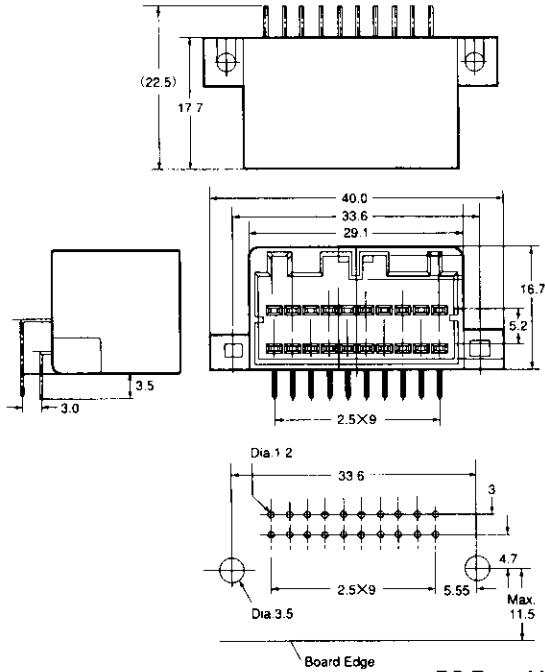

.040 II MULTILOCK Connectors

Cap

Plug

Part Number : 316993-6

20
Pos.

Part Number : 179057-6

PC Board Layout

*The color of housing is soft gray, and its material is of PBT with glass.
*The materials and finish of tab contacts are of pre-tinned brass.

*The color of housing is light gray, and its material is of PBT.

Part Number : 353105-2

24
Pos.

Part Number : 353107-2

PC Board Layout

*The color of housing is black, and its material is of PBT with glass.
*The materials and finish of tab contacts are of pre-tinned brass.