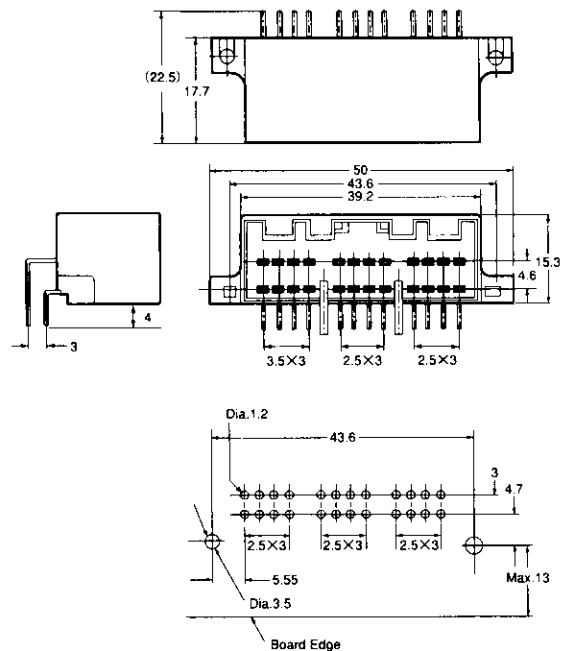

.040 II MULTILOCK Connectors

Cap

Plug

Part Number : 316993-6

20
Pos.

Part Number : 179057-6

PC Board Layout

*The color of housing is soft gray, and its material is of PBT with glass.
*The materials and finish of tab contacts are of pre-tinned brass.

*The color of housing is light gray, and its material is of PBT.

Part Number : 353105-2

24
Pos.

Part Number : 353107-2

PC Board Layout

*The color of housing is black, and its material is of PBT with glass.
*The materials and finish of tab contacts are of pre-tinned brass.