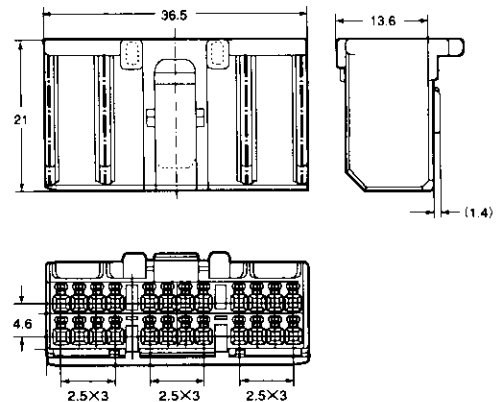

.040 II MULTILOCK Connectors

Cap

Plug

Part Number : 316993-6

20
Pos.

Part Number : 179057-6

PC Board Layout

*The color of housing is soft gray, and its material is of PBT with glass.
*The materials and finish of tab contacts are of pre-tinned brass.

*The color of housing is light gray, and its material is of PBT.

Part Number : 353105-2

24
Pos.

Part Number : 353107-2

PC Board Layout

*The color of housing is black, and its material is of PBT with glass.
*The materials and finish of tab contacts are of pre-tinned brass.