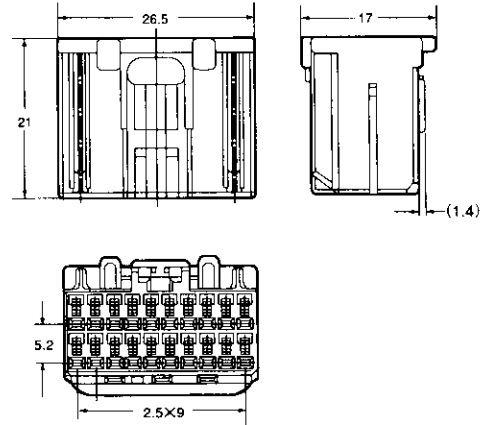

.040 II MULTILOCK Connectors

Cap

Plug

Part Number : 316993-6

20
Pos.

Part Number : 179057-6

PC Board Layout

*The color of housing is soft gray, and its material is of PBT with glass.
*The materials and finish of tab contacts are of pre-tinned brass.

*The color of housing is light gray, and its material is of PBT.

Part Number : 353105-2

24
Pos.

Part Number : 353107-2

PC Board Layout

*The color of housing is black, and its material is of PBT with glass.
*The materials and finish of tab contacts are of pre-tinned brass.