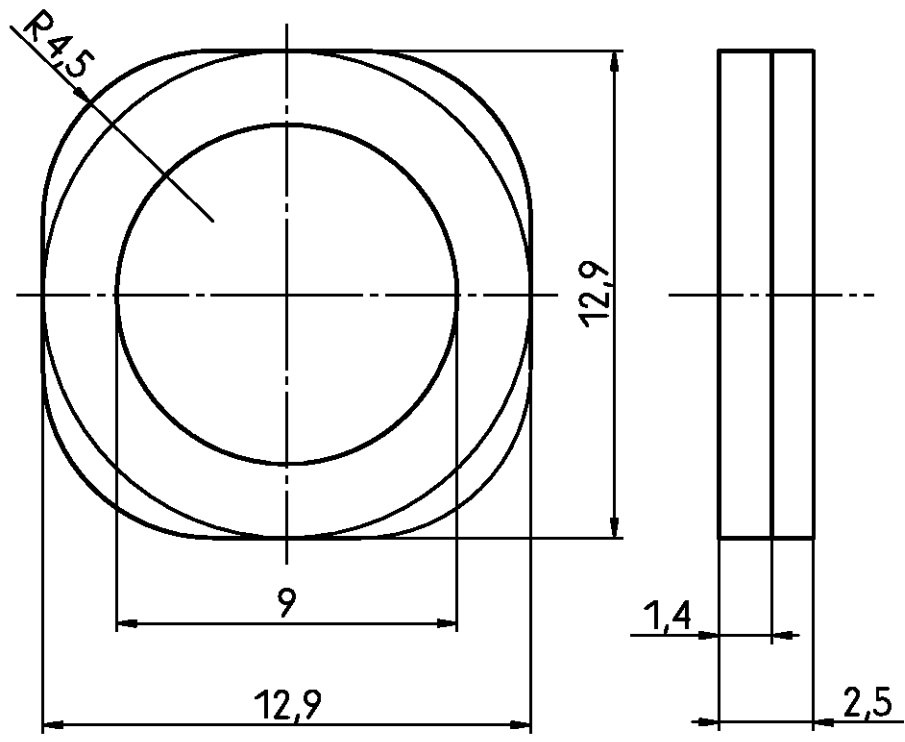

1 2 3 4

A

B

C

D

E

F

Old Part Number	Tyco Part Number	colour
V42254-A6209-L1	5-1393561-7	grey
V42254-A6209-L100	5-1393561-8	black

Tyco Electronics Corporation
Oostkamp - Belgium

LOC DIMENSIONS
GW IN MM

SCALE 5:1 WEIGHT

MATERIAL

REV.	CHANGE ORDER	DATE	APP.
A	WO00/7013	03.07.00	KV
01		01.08.88	VDW

DATE	01.08.88
NAME	Vandewyngaerde
DEP.	PD Com P&SE
EC	
TOLERANCE UNLESS SPECIFIED OTHERWISE	

PART NAME	bushing D-Sub housing
PART NO.	
V42254-A6209-L1-*27	
SHT.	1-
OF	1

customer drawing number: C 5-1393561-7

1 2 3 4

THIS INFORMATION IS CONFIDENTIAL AND PROPRIETARY TO TYCO ELECTRONICS CORPORATION AND ITS WORLDWIDE SUBSIDIARIES AND AFFILIATES. IT MAY NOT BE DISCLOSED TO ANYONE, OTHER THAN TYCO ELECTRONICS PERSONNEL, WITHOUT WRITTEN AUTHORIZATION FROM TYCO ELECTRONICS CORPORATION, HARRISBURG, PENNSYLVANIA USA.