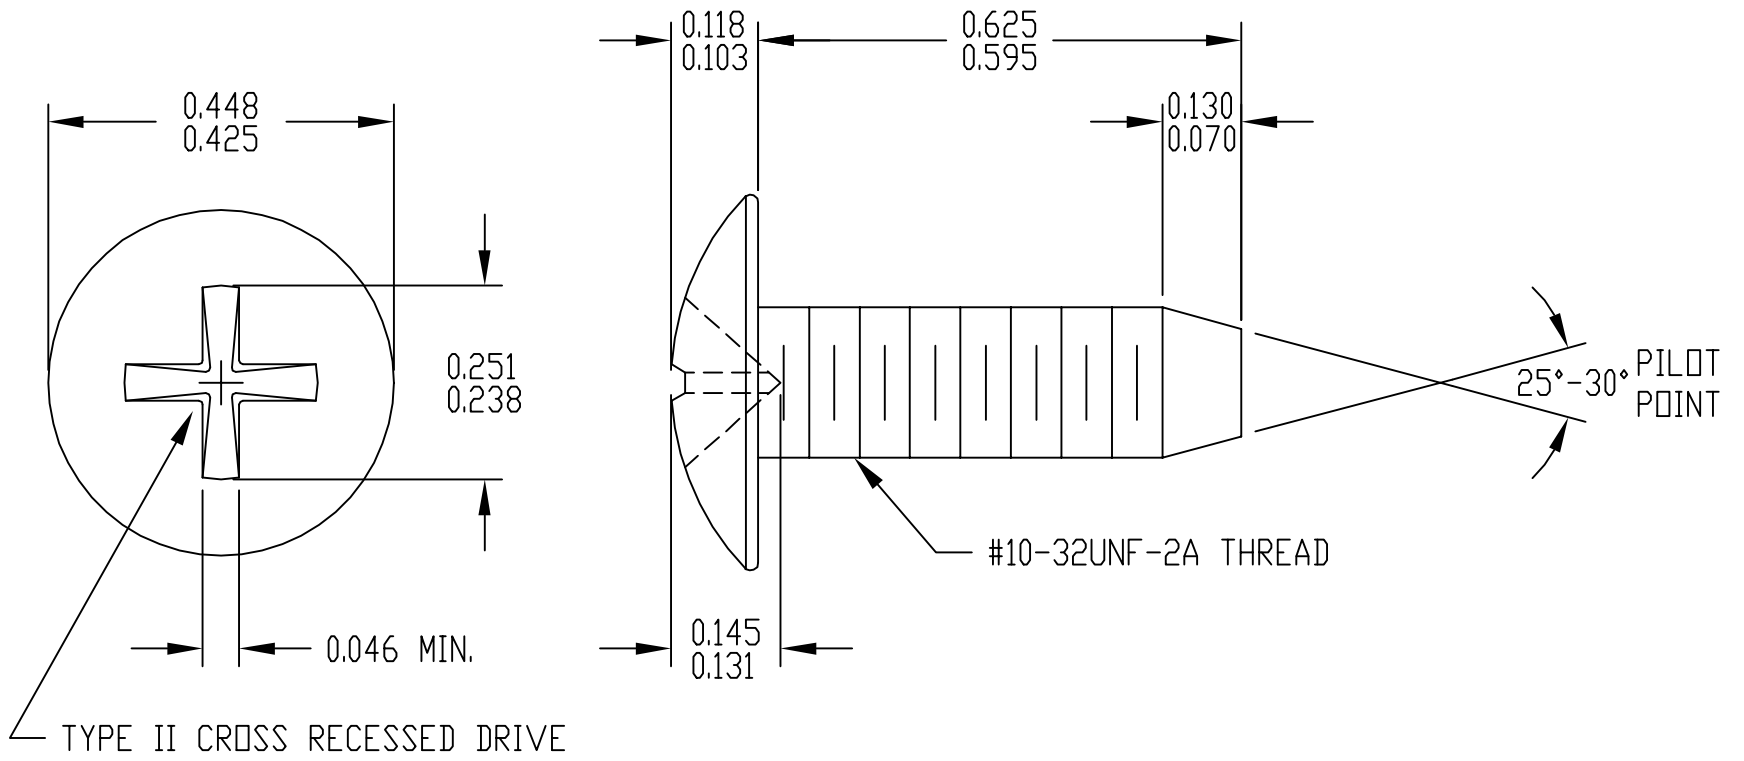

PART NAME

#10-32 x 5/8 LG. TRUSS HD. SCREW

PART No.

7346

MATERIAL: STEEL
FINISH: ZINC PLATE

PART NAME

#10-32 NUT RETAINER

PART No.

295

MATERIAL: STEEL
FINISH: ZINC PLATE