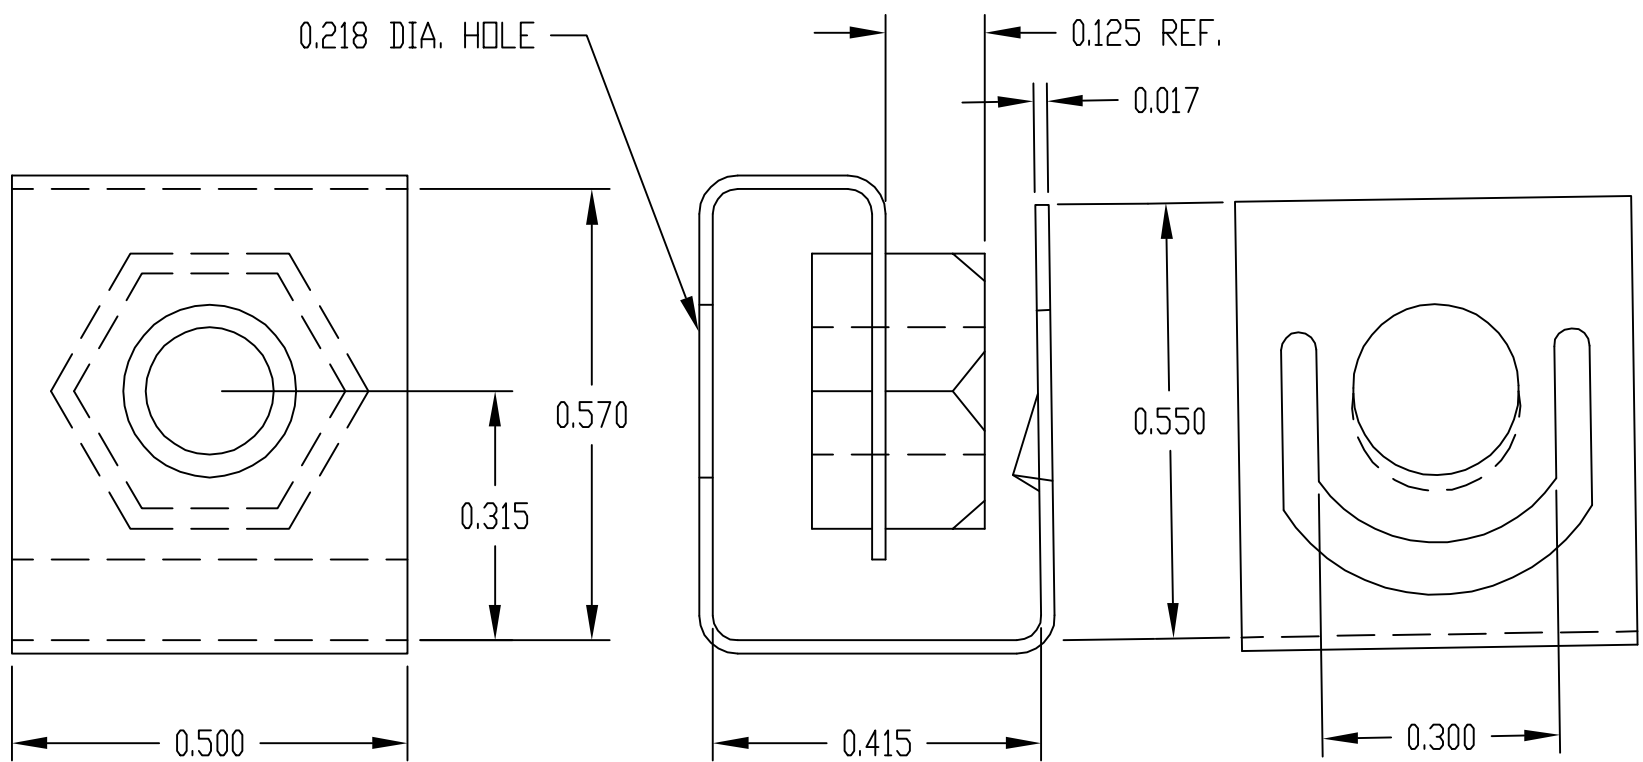

PART NAME

#10-32 x 5/8 LG. TRUSS HD. SCREW

PART No.

7346

MATERIAL: STEEL
FINISH: ZINC PLATE

PART NAME

#10-32 NUT RETAINER

PART No.

295

MATERIAL: STEEL
FINISH: ZINC PLATE