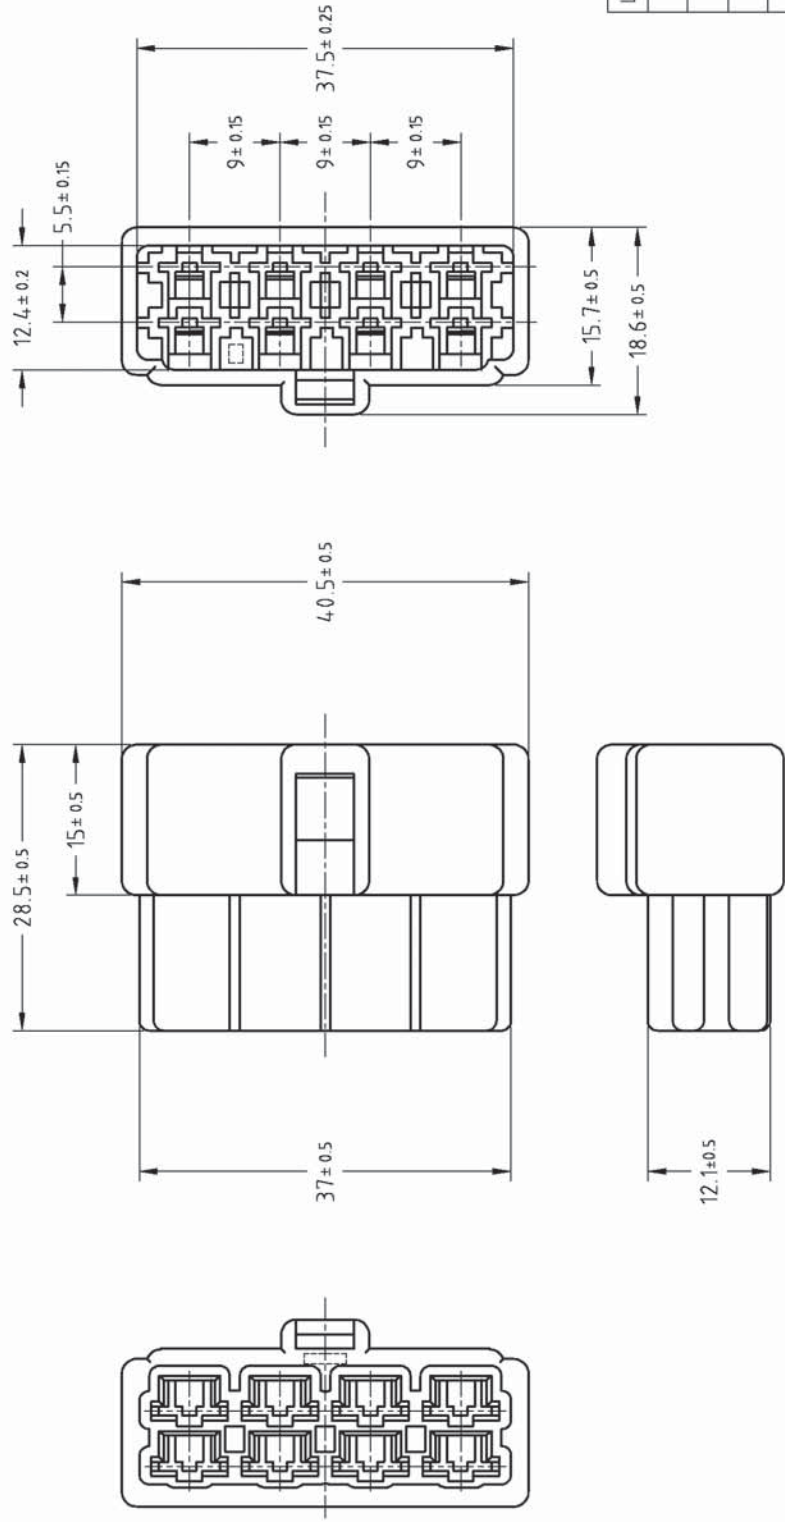

THIS DRAWING IS UNPUBLISHED.
 BY TYCO ELECTRONICS CORPORATION.
 ALL RIGHTS RESERVED.

LOC	J	DIST	—
P	LTR	REVISIONS 変更	
F	—	DATE	15OCT08
F		DESCRIPTION	REDRAWN WITH CHANGE
—		APPRO	J.S S.M

LIGHT GRAY	6-172135-6
RED	-9
ORANGE	-8
YELLOW	-7
GRAY	-6
BLUE	-5
BROWN	-3
BLACK	-2
NATURAL	172135-1
色調 COLOR	型番 PART NUMBER

注記
 1. かん合する相手ハウジングは型番172136
 2. 使用端子は型番170340,170341,170349

NOTES
 1. THE MATING PLUG HOUSING P/N : 172136
 2. APPLIED CONTACT P/N : 170340,170341,170349

THIS DRAWING IS A CONTROLLED DOCUMENT.		DWN	J.SAITO	15OCT2008	Tyco Electronics Corporation
DIMENSIONS: 単位: ㎜		CHK	S.MANABE	15OCT2008	Kawasaki, Japan
TOLERANCES UNLESS OTHERWISE SPECIFIED: 一般公差		APPRO	S.MANABE	15OCT2008	NAME 名称
≤10 ±0.2	1.0 < 3.0 ±0.25	PRODUCT SPEC	製品規格	SIZE 寸法	250 SERIES HOUSING LANCE CONNECTOR
30 < 100 ±0.3	ANGLES FINISH 以上	APPLICATION SPEC	適用箇所規格	DRAWING NO 図号	8POS CAP HOUSING
±.3	MATERIAL 材料	WEIGHT	重量	SCALE 尺貫	RESTRICTED TO
6/6 NYLON				A3 00779	—
				172135	
				CUSTOMER DRAWING	
				1 OF 1	
				REV	F