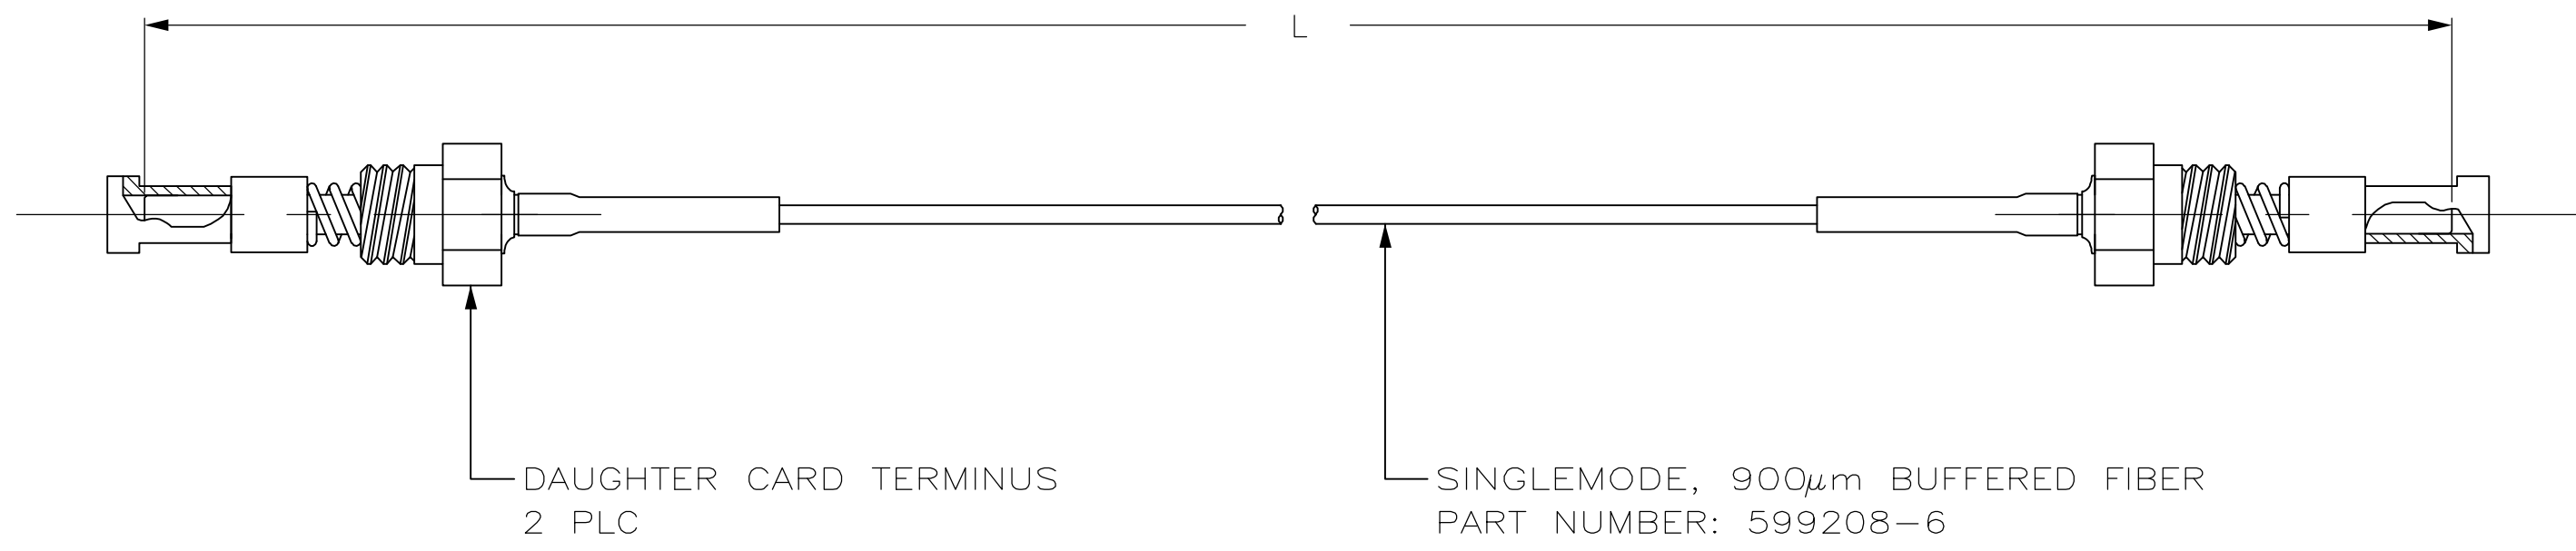

1. DIMENSIONS IN [] ARE IN INCHES.
2. 0.6 dB MAX INSERTION LOSS.
3. 40 dB MIN RETURN LOSS.

2 ± 0.05 [79±2]	5503683-1
L	PART NUMBER

THIS DRAWING IS A CONTROLLED DOCUMENT.		DWN	LG EBY	26JAN06	 Tyco Electronics Corporation Harrisburg, PA 17105-3608
DIMENSIONS: mm		CHK	R. PAUL	26JAN06	
		APVD	F.ABENDSCHEIN	26JAN06	
TOLERANCES UNLESS OTHERWISE SPECIFIED:		PRODUCT SPEC		NAME	
0 PLC ± -		-		CABLE ASSY, FIBER OPTIC, SINGLEMODE	
1 PLC ± -		-		900	
2 PLC ± -		APPLICATION SPEC		-	
3 PLC ± -		-		SIZE	A3
4 PLC ± -		WEIGHT		CAGE CODE	00779
ANGLES ± -		-		DRAWING NO	C=5503683
FINISH		-		RESTRICTED TO	-
-		CUSTOMER DRAWING		SCALE	1:1
				SHEET	1 of 1
				REV	A