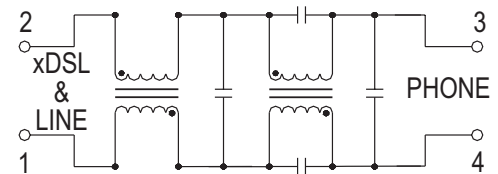

Mechanical

Schematic

B8817NL

Weight ..... .50 grams
Tray ..... .80/tray
Dimensions: $\frac{\text{Inches}}{\text{mm}}$
Unless otherwise specified,
all tolerances are $\pm \frac{.010}{0.25}$

For More Information:

Pulse Worldwide Headquarters

12220 World Trade Dr.
San Diego, CA 92128
U.S.A.
www.pulseeng.com

Tel: 858 674 8100
Fax: 858 674 8262

Pulse Europe

Einsteinstrasse 1
D-71083 Herrenberg
Germany

Tel: 49 7032 7806 0
Fax: 49 7032 7806 12

Pulse China Headquarters

B402, Shenzhen
Tech-Innovation International
Tenth Kejianan Rd.
High-Tech Industrial Park
Nanshan District, Shenzhen
China

Tel: 86 755 33966678
Fax: 86 755 33966700

Pulse North China

Room 1503
XinYin Building
No. 888 YiShan Rd.
Shanghai 200233
China

Tel: 86 21 54643211/2
Fax: 86 21 54643210

Pulse South Asia

150 Kampong Ampat
#07-01/02
KA Centre
Singapore 368324

Tel: 65 6287 8998
Fax: 65 6280 0080

Pulse North Asia

No. 26
Kao Ching Rd.
Yang Mei Chen
Tao Yuan Hsien
Taiwan, R. O. C.

Tel: 886 3 4641811
Fax: 886 3 4641911

Performance warranty of products offered on this data sheet is limited to the parameters specified. Data is subject to change without notice. Other brand and product names mentioned herein may be trademarks or registered trademarks of their respective owners. © Copyright, 2007. Pulse Engineering, Inc. All rights reserved.