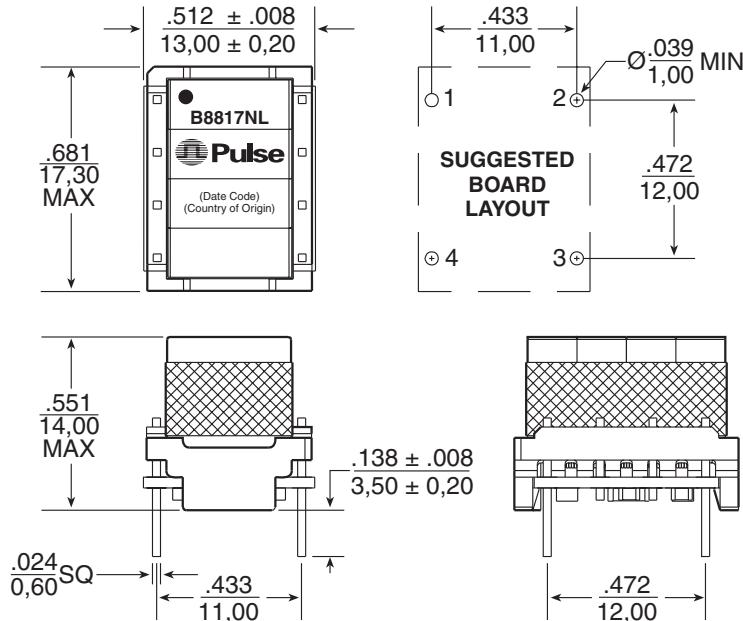

## SmartER series

-  POTS CO splitter for standard ADSL/VDSL2 applications
-  LPF compliant with Chinese POTS 600Ω, VDSL 100Ω requirements
-  Part of a standard series which has footprint compatibility
-  For ADSL, ADSL2+, VDSL and VDSL2 applications
-  RoHS-6 compatible
-  Patented technology

### Electrical Specifications @ 25°C

PARAMETER	FREQUENCY	
POTS Impedance	100Hz to 4kHz	600Ω
POTS Insertion Loss	1kHz	1.0dB MAX
POTS Insertion Loss Distortion relative to 1 kHz	200Hz to 4kHz	1.0dB MAX
POTS Return Loss	200Hz to 4kHz	17dB MIN
POTS Group Delay	200Hz to 4kHz	200μs MAX
Longitudinal Balance	50Hz to 600Hz	-40dB MIN
	600Hz to 3.4kHz	-46dB MIN
	3.4kHz to 4kHz	-40dB MIN
xDSL Insertion Loss	32kHz to 30MHz	55dB MIN
DC Current		100mA MAX
Total DC Resistance		25Ω MAX

#### B8817NL

Weight ..... .50 grams  
 Tray ..... .80/tray  
 Dimensions:  $\frac{\text{Inches}}{\text{mm}}$   
 Unless otherwise specified,  
 all tolerances are  $\pm \frac{.010}{0.25}$