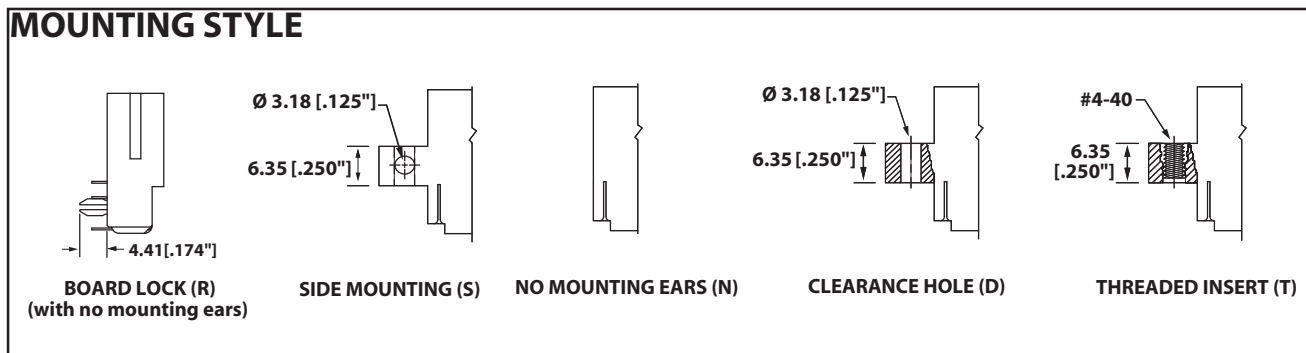

**1.00 mm [.039"] Contact Centers, 21.84 mm [.860"] Insulator Height
Right Angle**

Sullins Edgecards

SPECIFICATIONS

- Accommodates 1.57 mm ± .20 [.062" ± .008"] PC board
- PA9T or PPS insulator
- Molded-in key available
- High reliability/high cycle hairpin bellows contact
- 1 amp current rating per contact
- 150 grams normal force minimum

1.00 mm [.039"] Contact Centers, 21.84 mm [.860"] Insulator Height Right Angle

PART NUMBER OPTIONS

MATERIALS (INSULATOR/CONTACT)

- G = PA9T/Phosphor Bronze
- R = PPS/Phosphor Bronze
- J = PA9T/Beryllium Copper
- A = PPS/Beryllium Copper

CONTACT CENTERS

E = 1mm [.039"]

G B E 50 D HA D - Sxxx

MODIFICATION CODE (Consult Factory)
OMIT FOR STANDARD

MOUNTING STYLE (Opposite Page)

- D = Flush Mounting
- N = No Mounting
- R = Metal Board Lock
- S = Side Mounting
- T = Flush Mounting with Threaded Insert

TERMINATION TYPE (Opposite Page)

- HA = .100" [2.54] Tail Length
- HB = .170" [4.32] Tail Length

READOUT (Opposite Page)

D = Dual

NUMBER OF CONTACT POSITIONS

See Chart Below

DIMENSIONS

Dimensions in [] are in Inches, all others are in Millimeters