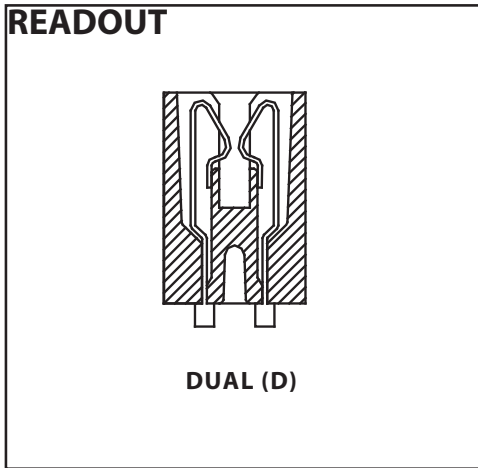

**1.00 mm [.039"] Contact Centers, 21.84 mm [.860"] Insulator Height
Right Angle**

Sullins Edgecards

SPECIFICATIONS

- Accommodates 1.57 mm ± .20 [.062" ± .008"] PC board
- PA9T or PPS insulator
- Molded-in key available
- High reliability/high cycle hairpin bellows contact
- 1 amp current rating per contact
- 150 grams normal force minimum

1.00 mm [.039"] Contact Centers, 21.84 mm [.860"] Insulator Height Right Angle

PART NUMBER OPTIONS

MATERIALS (INSULATOR/CONTACT)

- G = PA9T/Phosphor Bronze
- R = PPS/Phosphor Bronze
- J = PA9T/Beryllium Copper
- A = PPS/Beryllium Copper

CONTACT CENTERS

E = 1mm [.039"]

G B E 50 D HA D - Sxxx

MODIFICATION CODE (Consult Factory)
OMIT FOR STANDARD

MOUNTING STYLE (Opposite Page)

- D = Flush Mounting
- N = No Mounting
- R = Metal Board Lock
- S = Side Mounting
- T = Flush Mounting with Threaded Insert

TERMINATION TYPE (Opposite Page)

- HA = .100" [2.54] Tail Length
- HB = .170" [4.32] Tail Length

READOUT (Opposite Page)

D = Dual

NUMBER OF CONTACT POSITIONS

See Chart Below

DIMENSIONS

Dimensions in [] are in Inches, all others are in Millimeters