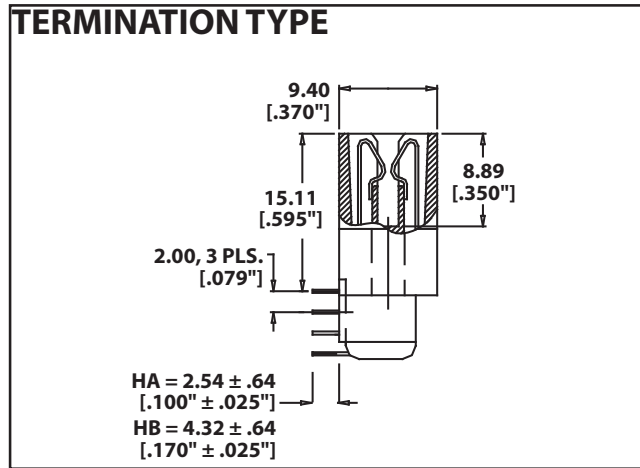

**1.00 mm [.039"] Contact Centers, 21.84 mm [.860"] Insulator Height
Right Angle**

Sullins Edgecards

SPECIFICATIONS

- Accommodates 1.57 mm ± .20 [.062" ± .008"] PC board
- PA9T or PPS insulator
- Molded-in key available
- High reliability/high cycle hairpin bellows contact
- 1 amp current rating per contact
- 150 grams normal force minimum

1.00 mm [.039"] Contact Centers, 21.84 mm [.860"] Insulator Height Right Angle

PART NUMBER OPTIONS

MATERIALS (INSULATOR/CONTACT)

- G = PA9T/Phosphor Bronze
- R = PPS/Phosphor Bronze
- J = PA9T/Beryllium Copper
- A = PPS/Beryllium Copper

CONTACT FINISH - RoHS Compliant

All platings are Lead Free and have .000050" Nickel underplate

- | | |
|------------------------|--------------------------|
| Termination | |
| Contact Surface | |
| B = .000010" Gold | .000100" Pure Tin, Matte |
| C = .000030" Gold | .000100" Pure Tin, Matte |

TERMINATION TYPE (Opposite Page)

- HA = .100" [2.54] Tail Length
- HB = .170" [4.32] Tail Length

READOUT (Opposite Page)

D = Dual

NUMBER OF CONTACT POSITIONS

See Chart Below

DIMENSIONS

Dimensions in [] are in Inches, all others are in Millimeters