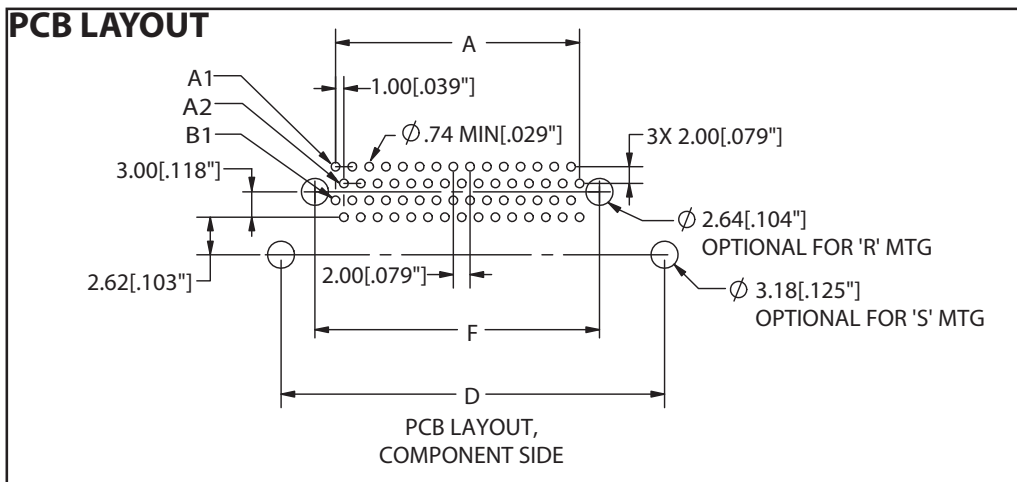

**1.00 mm [.039"] Contact Centers, 21.84 mm [.860"] Insulator Height
Right Angle**

Sullins Edgecards

SPECIFICATIONS

- Accommodates 1.57 mm ± .20 [.062" ± .008"] PC board
- PA9T or PPS insulator
- Molded-in key available
- High reliability/high cycle hairpin bellows contact
- 1 amp current rating per contact
- 150 grams normal force minimum

1.00 mm [.039"] Contact Centers, 21.84 mm [.860"] Insulator Height Right Angle

PART NUMBER OPTIONS

MATERIALS (INSULATOR/CONTACT)

- G = PA9T/Phosphor Bronze
- R = PPS/Phosphor Bronze
- J = PA9T/Beryllium Copper
- A = PPS/Beryllium Copper

CONTACT FINISH - RoHS Compliant

All platings are Lead Free and have .000050" Nickel underplate

- | | |
|------------------------|--------------------------|
| Termination | |
| Contact Surface | |
| B = .000010" Gold | .000100" Pure Tin, Matte |
| C = .000030" Gold | .000100" Pure Tin, Matte |

CONTACT CENTERS

E = 1mm [.039"]

G B E 50 D HA D - Sxxx

MODIFICATION CODE (Consult Factory)
OMIT FOR STANDARD

MOUNTING STYLE (Opposite Page)

- D = Flush Mounting
- N = No Mounting
- R = Metal Board Lock
- S = Side Mounting
- T = Flush Mounting with Threaded Insert