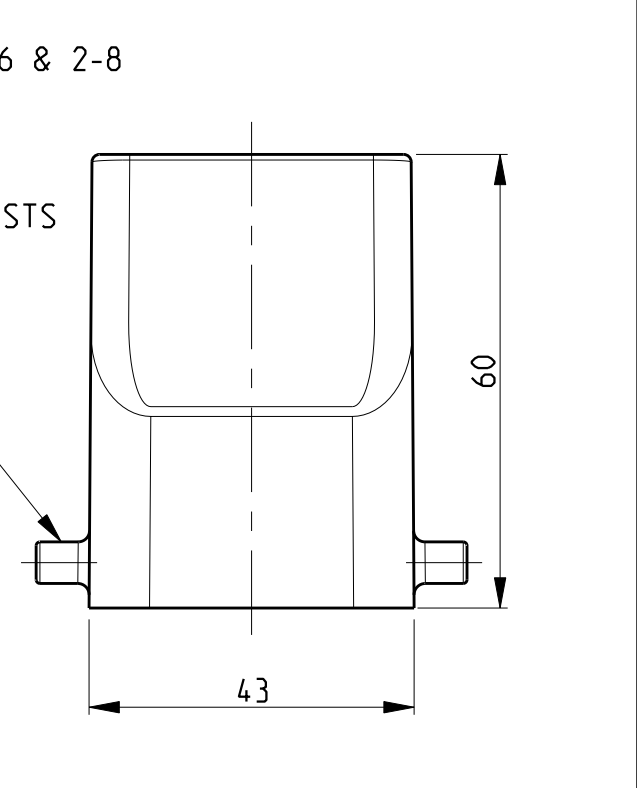

REVISONS		DATE	BY	APPROVED
LOC	DIST			
A1				
P	LTR	DESCRIPTION	DATE	BY
B12		Released as per ECR-08-011927	12.May.2008	SP TS

NOTES

△ Surface:-  
 -Powder varnish grey  
 -Aluminium oxide-Varnish black  
 -Chromital TCP passivation-varnish black

2 Varnish on the inside not necessary

3 Packaging  
 Packaging quantity 5 piece in a box

4 Special Packaging

QTY	DESCRIPTION	MATERIAL	SURFACE	COLOR	ITEM NO	NOTES
1	HB Hood	Aluminium		Grey	17	△
1	HB-EMV Hood	Aluminium	SEE NOTE △	Black	16	
1	HB Hood	Aluminium		Grey	15	
1	HB Hood	Aluminium		Fire red. RAL 3000	14	
1	HB-EMV Hood	Aluminium	SEE NOTE △	Black	13	
1	ZB-Clip bolt	Stainless steel	Blank	With out varnish	12	
1	ZB-Clip bolt	Steel	Zinc plated	Blue	11	
2	LB-Clip bolt	Stainless steel	Blank		10	
2	LB-Clip bolt	Steel	Zinc plated	Blue	9	
2	LB-Side clip	Steel	Zinc plated	Blue	8	
2	VS-Locking Clip	Stainless steel	Blank		7	
2	VS-Locking Clip	Steel	Zinc plated	Blue	6	
2	VS-Clip bolt	Stainless steel	Blank		5	
1	HB-K Hood	Aluminium	Aluminium oxide	Black	4	
1	HB Hood	Aluminium		Grey	3	
1	HB-K Hood	Aluminium	Aluminium oxide	Black	2	
1	HB Hood	Aluminium		Grey	1	