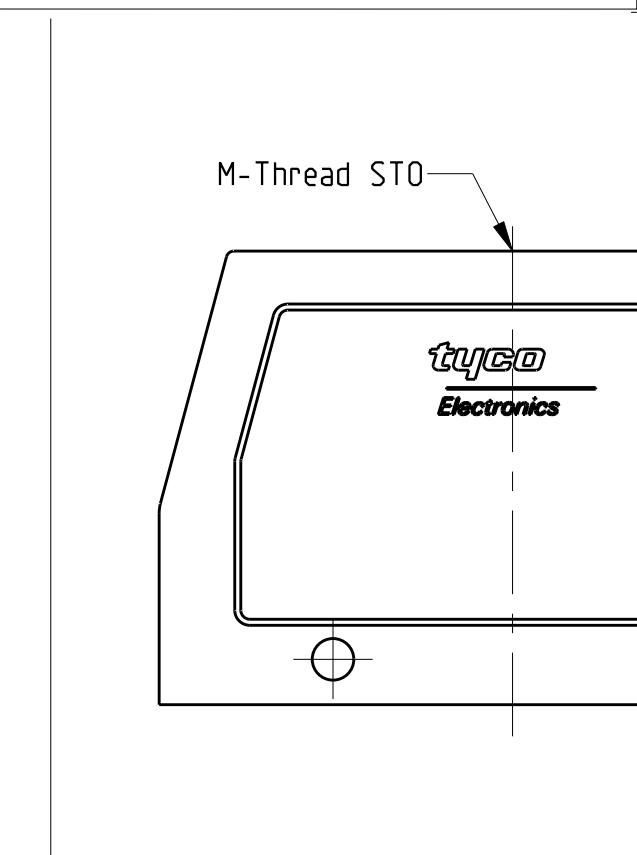

REVISONS		DATE	BY	APPROVED
LOC	DIST			
A1				
P	LTR	DESCRIPTION	DATE	BY
B12		Released as per ECR-08-011927	12.May.2008	SP TS

NOTES

△ Surface:-  
 -Powder varnish grey  
 -Aluminium oxide-Varnish black  
 -Chromital TCP passivation-varnish black

2 Varnish on the inside not necessary

3 Packaging  
 Packaging quantity 5 piece in a box

4 Special Packaging

QTY	DESCRIPTION	MATERIAL	SURFACE	COLOR	ITEM NO	NOTES
1	HB Hood	Aluminium		Grey	17	△
1	HB-EMV Hood	Aluminium	SEE NOTE △	Black	16	
1	HB Hood	Aluminium		Grey	15	
1	HB Hood	Aluminium		Fire red. RAL 3000	14	
1	HB-EMV Hood	Aluminium	SEE NOTE △	Black	13	
1	ZB-Clip bolt	Stainless steel	Blank	With out varnish	12	
1	ZB-Clip bolt	Steel	Zinc plated	Blue	11	
2	LB-Clip bolt	Stainless steel	Blank		10	
2	LB-Clip bolt	Steel	Zinc plated	Blue	9	
2	LB-Side clip	Steel	Zinc plated	Blue	8	
2	VS-Locking Clip	Stainless steel	Blank		7	
2	VS-Locking Clip	Steel	Zinc plated	Blue	6	
2	VS-Clip bolt	Stainless steel	Blank		5	
1	HB-K Hood	Aluminium	Aluminium oxide	Black	4	
1	HB Hood	Aluminium		Grey	3	
1	HB-K Hood	Aluminium	Aluminium oxide	Black	2	
1	HB Hood	Aluminium		Grey	1	