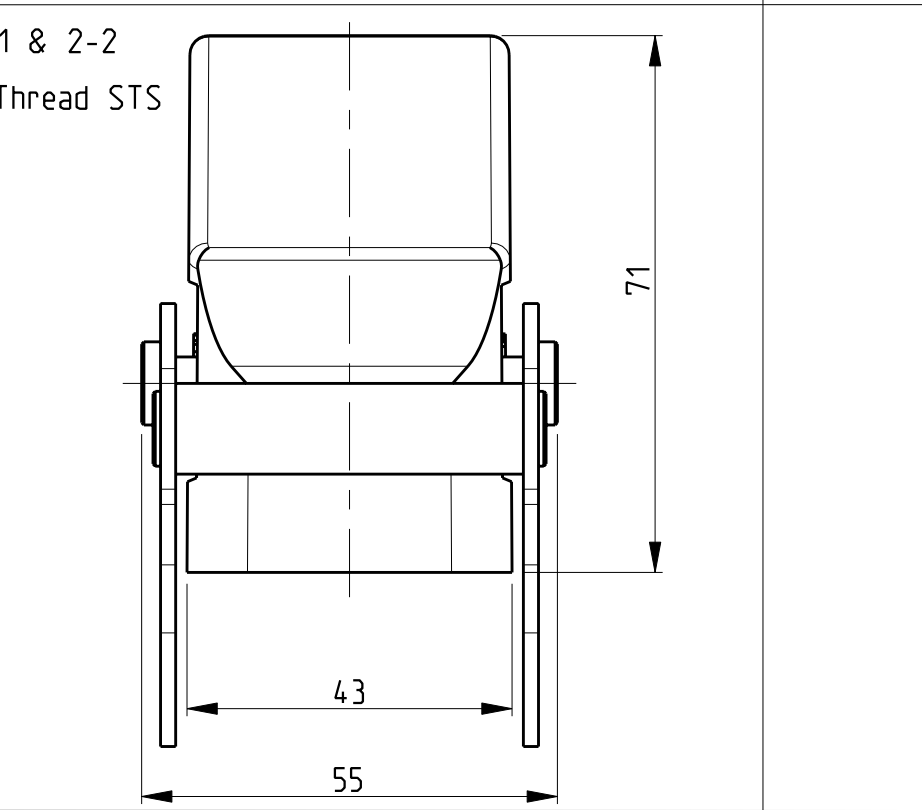

REVISONS		DATE	BY	APPROVED
LOC	DIST			
A1				
P	LTR	DESCRIPTION	DATE	BY
B12		Released as per ECR-08-011927	12.May.2008	SP TS

NOTES

△ Surface:-  
 -Powder varnish grey  
 -Aluminium oxide-Varnish black  
 -Chromital TCP passivation-varnish black

2 Varnish on the inside not necessary

3 Packaging  
 Packaging quantity 5 piece in a box

4 Special Packaging

QTY	DESCRIPTION	MATERIAL	SURFACE	COLOR	ITEM NO	NOTES
1	HB Hood	Aluminium		Grey	17	△
1	HB-EMV Hood	Aluminium	SEE NOTE △	Black	16	
1	HB Hood	Aluminium		Grey	15	
1	HB Hood	Aluminium		Fire red. RAL 3000	14	
1	HB-EMV Hood	Aluminium	SEE NOTE △	Black	13	
1	ZB-Clip bolt	Stainless steel	Blank	With out varnish	12	
1	ZB-Clip bolt	Steel	Zinc plated	Blue	11	
2	LB-Clip bolt	Stainless steel	Blank		10	
2	LB-Clip bolt	Steel	Zinc plated	Blue	9	
2	LB-Side clip	Steel	Zinc plated	Blue	8	
2	VS-Locking Clip	Stainless steel	Blank		7	
2	VS-Locking Clip	Steel	Zinc plated	Blue	6	
2	VS-Clip bolt	Stainless steel	Blank		5	
1	HB-K Hood	Aluminium	Aluminium oxide	Black	4	
1	HB Hood	Aluminium		Grey	3	
1	HB-K Hood	Aluminium	Aluminium oxide	Black	2	
1	HB Hood	Aluminium		Grey	1	