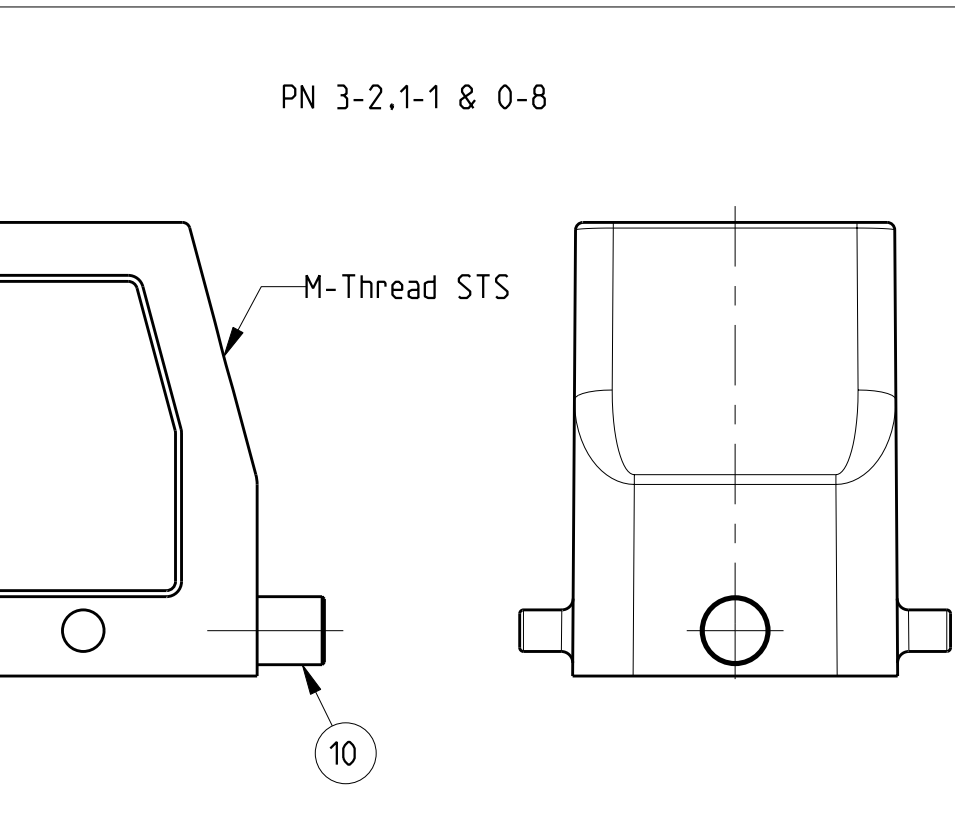

REVISONS		DATE	BY	APPROVED
LOC	DIST			
A1				
P	LTR	DESCRIPTION	DATE	BY
B12		Released as per ECR-08-011927	12.May.2008	SP TS

NOTES

△ Surface:-  
 -Powder varnish grey  
 -Aluminium oxide-Varnish black  
 -Chromital TCP passivation-varnish black

2 Varnish on the inside not necessary

3 Packaging  
 Packaging quantity 5 piece in a box

4 Special Packaging

QTY	DESCRIPTION	MATERIAL	SURFACE	COLOR	ITEM NO	NOTES
1	HB Hood	Aluminium		Grey	17	△
1	HB-EMV Hood	Aluminium	SEE NOTE △	Black	16	
1	HB Hood	Aluminium		Grey	15	
1	HB Hood	Aluminium		Fire red. RAL 3000	14	
1	HB-EMV Hood	Aluminium	SEE NOTE △	Black	13	
1	ZB-Clip bolt	Stainless steel	Blank	With out varnish	12	
1	ZB-Clip bolt	Steel	Zinc plated	Blue	11	
2	LB-Clip bolt	Stainless steel	Blank		10	
2	LB-Clip bolt	Steel	Zinc plated	Blue	9	
2	LB-Side clip	Steel	Zinc plated	Blue	8	
2	VS-Locking Clip	Stainless steel	Blank		7	
2	VS-Locking Clip	Steel	Zinc plated	Blue	6	
2	VS-Clip bolt	Stainless steel	Blank		5	
1	HB-K Hood	Aluminium	Aluminium oxide	Black	4	
1	HB Hood	Aluminium		Grey	3	
1	HB-K Hood	Aluminium	Aluminium oxide	Black	2	
1	HB Hood	Aluminium		Grey	1	