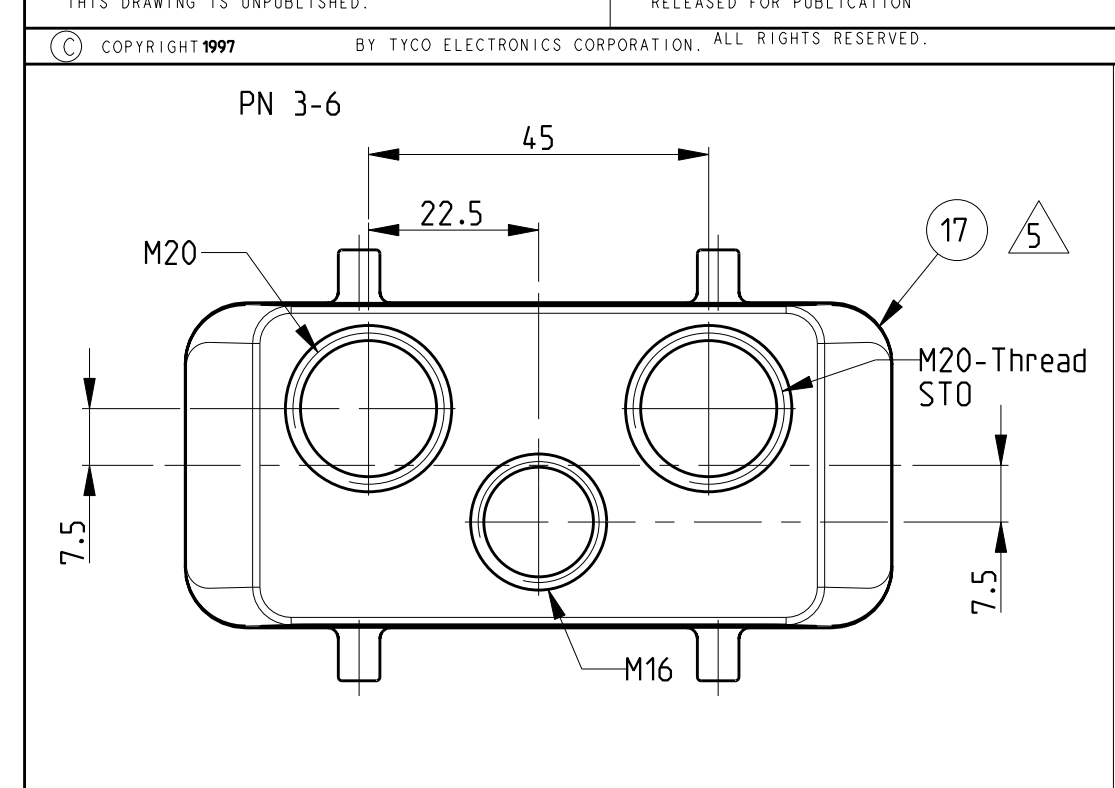

REVISONS		DATE	BY	APPROVED
LOC	DIST			
A1				
P	LTR	DESCRIPTION	DATE	BY
B12		Released as per ECR-08-011927	12.May.2008	SP TS

NOTES

△ Surface:-  
 -Powder varnish grey  
 -Aluminium oxide-Varnish black  
 -Chromital TCP passivation-varnish black

2 Varnish on the inside not necessary

3 Packaging  
 Packaging quantity 5 piece in a box

4 Special Packaging

QTY	DESCRIPTION	MATERIAL	SURFACE	COLOR	ITEM NO	NOTES
1	HB Hood	Aluminium		Grey	17	△
1	HB-EMV Hood	Aluminium	SEE NOTE △	Black	16	
1	HB Hood	Aluminium		Grey	15	
1	HB Hood	Aluminium		Fire red. RAL 3000	14	
1	HB-EMV Hood	Aluminium	SEE NOTE △	Black	13	
1	ZB-Clip bolt	Stainless steel	Blank	With out varnish	12	
1	ZB-Clip bolt	Steel	Zinc plated	Blue	11	
2	LB-Clip bolt	Stainless steel	Blank		10	
2	LB-Clip bolt	Steel	Zinc plated	Blue	9	
2	LB-Side clip	Steel	Zinc plated	Blue	8	
2	VS-Locking Clip	Stainless steel	Blank		7	
2	VS-Locking Clip	Steel	Zinc plated	Blue	6	
2	VS-Clip bolt	Stainless steel	Blank		5	
1	HB-K Hood	Aluminium	Aluminium oxide	Black	4	
1	HB Hood	Aluminium		Grey	3	
1	HB-K Hood	Aluminium	Aluminium oxide	Black	2	
1	HB Hood	Aluminium		Grey	1	