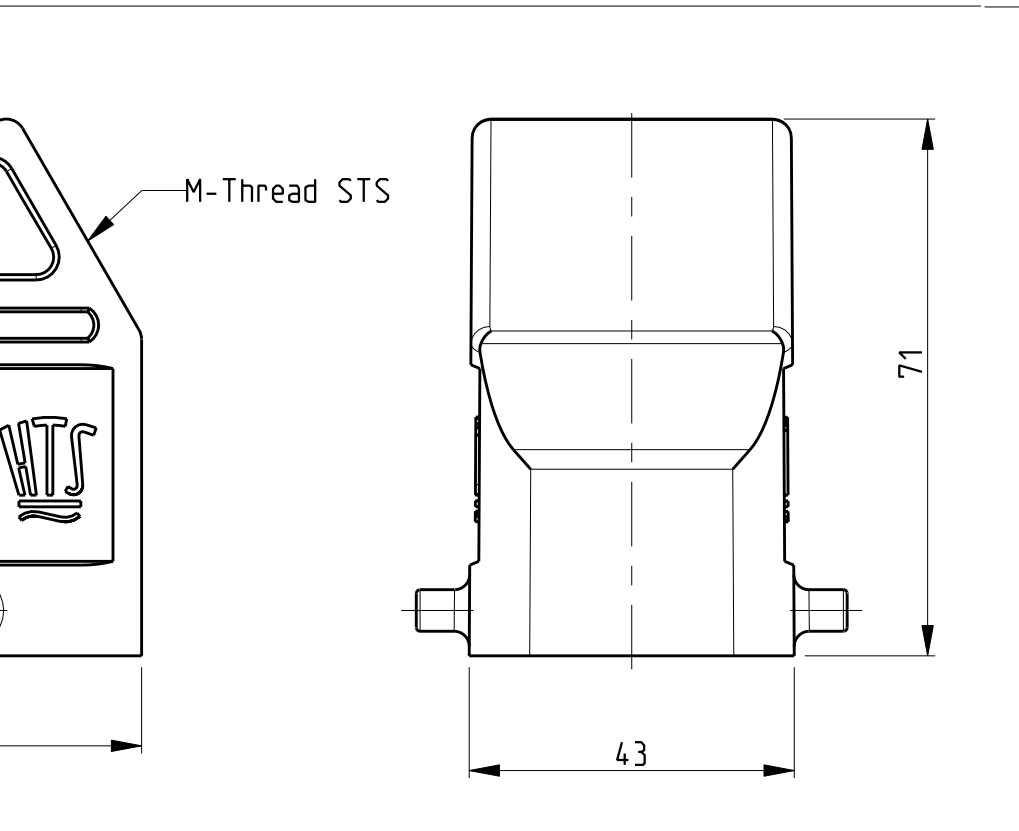

REVISONS		DATE	BY	APPROVED
LOC	DIST			
A1				
P	LTR	DESCRIPTION	DATE	BY
B12		Released as per ECR-08-011927	12.May.2008	SP TS

NOTES

△ Surface:-  
 -Powder varnish grey  
 -Aluminium oxide-Varnish black  
 -Chromital TCP passivation-varnish black

2 Varnish on the inside not necessary

3 Packaging  
 Packaging quantity 5 piece in a box

4 Special Packaging

QTY	DESCRIPTION	MATERIAL	SURFACE	COLOR	ITEM NO	NOTES
1	HB Hood	Aluminium		Grey	17	△
1	HB-EMV Hood	Aluminium	SEE NOTE △	Black	16	
1	HB Hood	Aluminium		Grey	15	
1	HB Hood	Aluminium		Fire red. RAL 3000	14	
1	HB-EMV Hood	Aluminium	SEE NOTE △	Black	13	
1	ZB-Clip bolt	Stainless steel	Blank	With out varnish	12	
1	ZB-Clip bolt	Steel	Zinc plated	Blue	11	
2	LB-Clip bolt	Stainless steel	Blank		10	
2	LB-Clip bolt	Steel	Zinc plated	Blue	9	
2	LB-Side clip	Steel	Zinc plated	Blue	8	
2	VS-Locking Clip	Stainless steel	Blank		7	
2	VS-Locking Clip	Steel	Zinc plated	Blue	6	
2	VS-Clip bolt	Stainless steel	Blank		5	
1	HB-K Hood	Aluminium	Aluminium oxide	Black	4	
1	HB Hood	Aluminium		Grey	3	
1	HB-K Hood	Aluminium	Aluminium oxide	Black	2	
1	HB Hood	Aluminium		Grey	1	