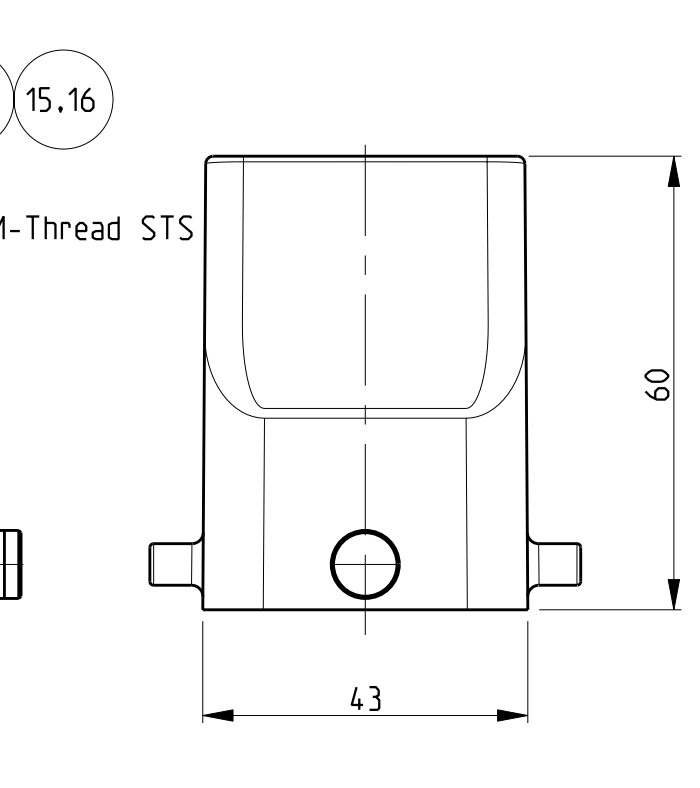

REVISONS		DATE	BY	APPROVED
LOC	DIST			
A1				
P	LTR	DESCRIPTION	DATE	BY
B12		Released as per ECR-08-011927	12.May.2008	SP TS

NOTES

△ Surface:-  
 -Powder varnish grey  
 -Aluminium oxide-Varnish black  
 -Chromital TCP passivation-varnish black

2 Varnish on the inside not necessary

3 Packaging  
 Packaging quantity 5 piece in a box

4 Special Packaging

QTY	DESCRIPTION	MATERIAL	SURFACE	COLOR	ITEM NO	NOTES
1	HB Hood	Aluminium		Grey	17	△
1	HB-EMV Hood	Aluminium	SEE NOTE △	Black	16	
1	HB Hood	Aluminium		Grey	15	
1	HB Hood	Aluminium		Fire red. RAL 3000	14	
1	HB-EMV Hood	Aluminium	SEE NOTE △	Black	13	
1	ZB-Clip bolt	Stainless steel	Blank	With out varnish	12	
1	ZB-Clip bolt	Steel	Zinc plated	Blue	11	
2	LB-Clip bolt	Stainless steel	Blank		10	
2	LB-Clip bolt	Steel	Zinc plated	Blue	9	
2	LB-Side clip	Steel	Zinc plated	Blue	8	
2	VS-Locking Clip	Stainless steel	Blank		7	
2	VS-Locking Clip	Steel	Zinc plated	Blue	6	
2	VS-Clip bolt	Stainless steel	Blank		5	
1	HB-K Hood	Aluminium	Aluminium oxide	Black	4	
1	HB Hood	Aluminium		Grey	3	
1	HB-K Hood	Aluminium	Aluminium oxide	Black	2	
1	HB Hood	Aluminium		Grey	1	