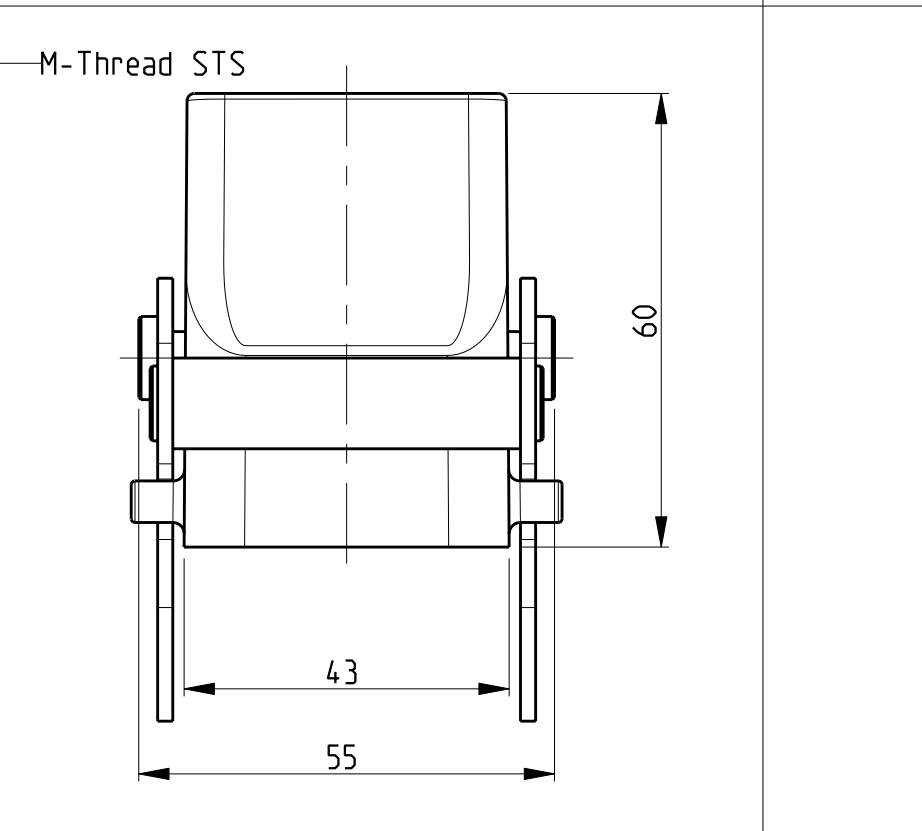

REVISONS		DATE	BY	APPROVED
LOC	DIST			
A1				
P	LTR	DESCRIPTION	DATE	BY
B12		Released as per ECR-08-011927	12.May.2008	SP TS

NOTES

△ Surface:-  
 -Powder varnish grey  
 -Aluminium oxide-Varnish black  
 -Chromital TCP passivation-varnish black

2 Varnish on the inside not necessary

3 Packaging  
 Packaging quantity 5 piece in a box

4 Special Packaging

QTY	DESCRIPTION	MATERIAL	SURFACE	COLOR	ITEM NO	NOTES
1	HB Hood	Aluminium		Grey	17	△
1	HB-EMV Hood	Aluminium	SEE NOTE △	Black	16	
1	HB Hood	Aluminium		Grey	15	
1	HB Hood	Aluminium		Fire red. RAL 3000	14	
1	HB-EMV Hood	Aluminium	SEE NOTE △	Black	13	
1	ZB-Clip bolt	Stainless steel	Blank	With out varnish	12	
1	ZB-Clip bolt	Steel	Zinc plated	Blue	11	
2	LB-Clip bolt	Stainless steel	Blank		10	
2	LB-Clip bolt	Steel	Zinc plated	Blue	9	
2	LB-Side clip	Steel	Zinc plated	Blue	8	
2	VS-Locking Clip	Stainless steel	Blank		7	
2	VS-Locking Clip	Steel	Zinc plated	Blue	6	
2	VS-Clip bolt	Stainless steel	Blank		5	
1	HB-K Hood	Aluminium	Aluminium oxide	Black	4	
1	HB Hood	Aluminium		Grey	3	
1	HB-K Hood	Aluminium	Aluminium oxide	Black	2	
1	HB Hood	Aluminium		Grey	1	