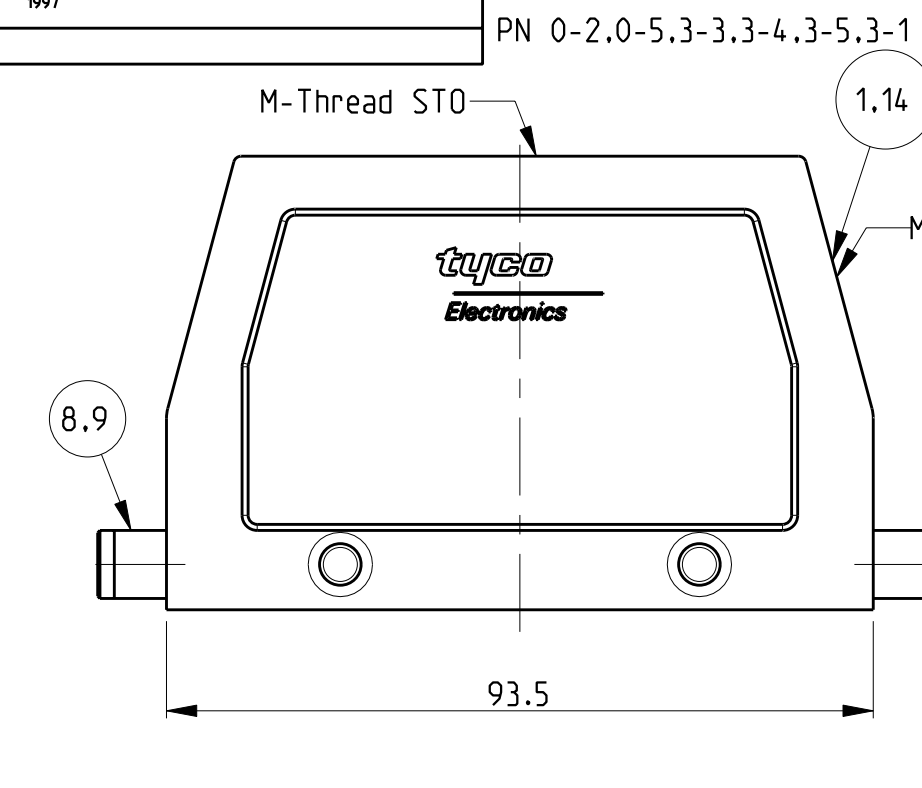

REVISONS		DATE	BY	APPROVED
LOC	DIST			
A1				
P	LTR	DESCRIPTION	DATE	BY
B12		Released as per ECR-08-011927	12.May.2008	SP TS

NOTES

△ Surface:-  
 -Powder varnish grey  
 -Aluminium oxide-Varnish black  
 -Chromital TCP passivation-varnish black

2 Varnish on the inside not necessary

3 Packaging  
 Packaging quantity 5 piece in a box

4 Special Packaging

QTY	DESCRIPTION	MATERIAL	SURFACE	COLOR	ITEM NO	NOTES
1	HB Hood	Aluminium		Grey	17	△
1	HB-EMV Hood	Aluminium	SEE NOTE △	Black	16	
1	HB Hood	Aluminium		Grey	15	
1	HB Hood	Aluminium		Fire red. RAL 3000	14	
1	HB-EMV Hood	Aluminium	SEE NOTE △	Black	13	
1	ZB-Clip bolt	Stainless steel	Blank	With out varnish	12	
1	ZB-Clip bolt	Steel	Zinc plated	Blue	11	
2	LB-Clip bolt	Stainless steel	Blank		10	
2	LB-Clip bolt	Steel	Zinc plated	Blue	9	
2	LB-Side clip	Steel	Zinc plated	Blue	8	
2	VS-Locking Clip	Stainless steel	Blank		7	
2	VS-Locking Clip	Steel	Zinc plated	Blue	6	
2	VS-Clip bolt	Stainless steel	Blank		5	
1	HB-K Hood	Aluminium	Aluminium oxide	Black	4	
1	HB Hood	Aluminium		Grey	3	
1	HB-K Hood	Aluminium	Aluminium oxide	Black	2	
1	HB Hood	Aluminium		Grey	1	