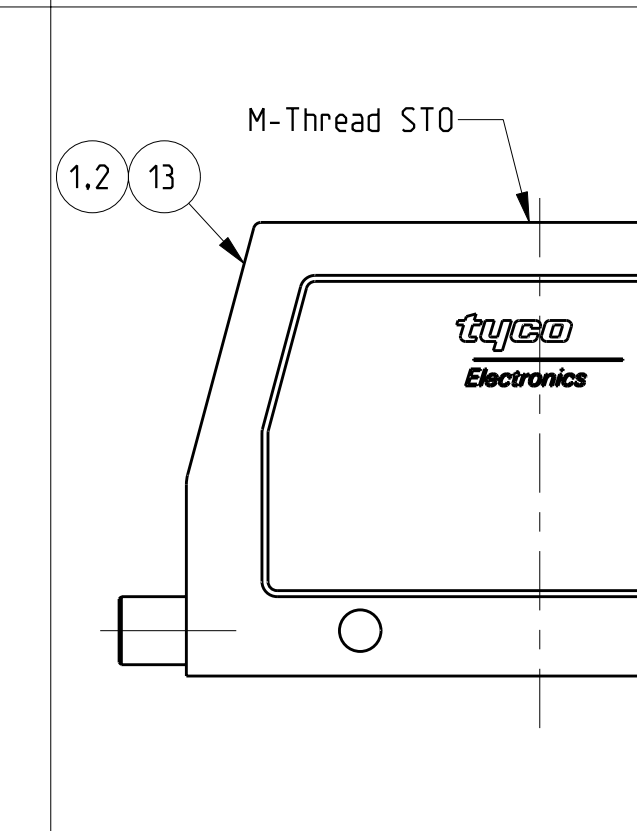

REVISONS		DATE	BY	APPROVED
LOC	DIST			
A1				
P	LTR	DESCRIPTION	DATE	BY
B12		Released as per ECR-08-011927	12.May.2008	SP TS

NOTES

△ Surface:-  
 -Powder varnish grey  
 -Aluminium oxide-Varnish black  
 -Chromital TCP passivation-varnish black

2 Varnish on the inside not necessary

3 Packaging  
 Packaging quantity 5 piece in a box

4 Special Packaging

QTY	DESCRIPTION	MATERIAL	SURFACE	COLOR	ITEM NO	NOTES
1	HB Hood	Aluminium		Grey	17	△
1	HB-EMV Hood	Aluminium	SEE NOTE △	Black	16	
1	HB Hood	Aluminium		Grey	15	
1	HB Hood	Aluminium		Fire red. RAL 3000	14	
1	HB-EMV Hood	Aluminium	SEE NOTE △	Black	13	
1	ZB-Clip bolt	Stainless steel	Blank	With out varnish	12	
1	ZB-Clip bolt	Steel	Zinc plated	Blue	11	
2	LB-Clip bolt	Stainless steel	Blank		10	
2	LB-Clip bolt	Steel	Zinc plated	Blue	9	
2	LB-Side clip	Steel	Zinc plated	Blue	8	
2	VS-Locking Clip	Stainless steel	Blank		7	
2	VS-Locking Clip	Steel	Zinc plated	Blue	6	
2	VS-Clip bolt	Stainless steel	Blank		5	
1	HB-K Hood	Aluminium	Aluminium oxide	Black	4	
1	HB Hood	Aluminium		Grey	3	
1	HB-K Hood	Aluminium	Aluminium oxide	Black	2	
1	HB Hood	Aluminium		Grey	1	