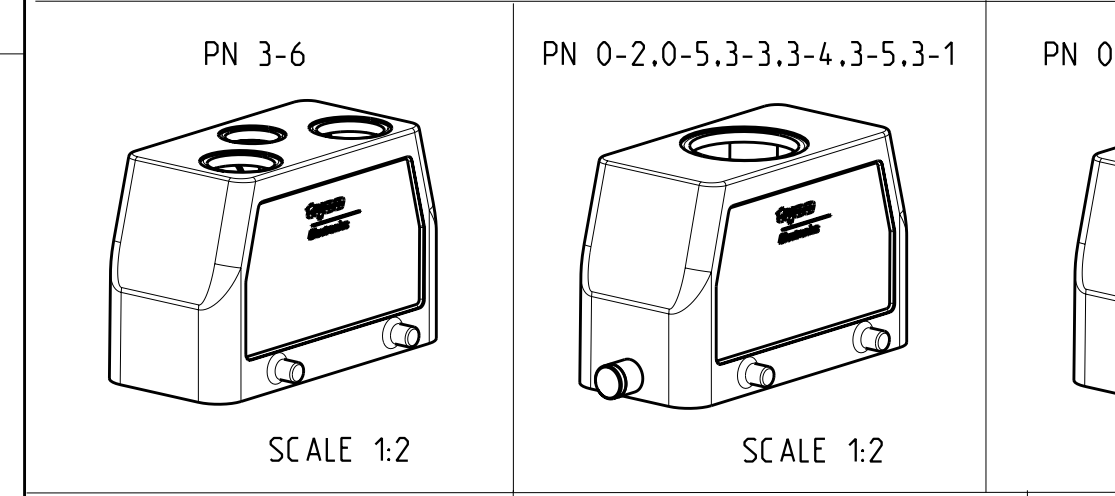

REVISONS		DATE	BY	APPROVED
LOC	DIST			
A1				
P	LTR	DESCRIPTION	DATE	BY
B12		Released as per ECR-08-011927	12.May.2008	SP TS

NOTES

△ Surface:-  
 -Powder varnish grey  
 -Aluminium oxide-Varnish black  
 -Chromital TCP passivation-varnish black

2 Varnish on the inside not necessary

3 Packaging  
 Packaging quantity 5 piece in a box

4 Special Packaging

QTY	DESCRIPTION	MATERIAL	SURFACE	COLOR	ITEM NO	NOTES
1	HB Hood	Aluminium		Grey	17	△
1	HB-EMV Hood	Aluminium	SEE NOTE △	Black	16	
1	HB Hood	Aluminium		Grey	15	
1	HB Hood	Aluminium		Fire red. RAL 3000	14	
1	HB-EMV Hood	Aluminium	SEE NOTE △	Black	13	
1	ZB-Clip bolt	Stainless steel	Blank	With out varnish	12	
1	ZB-Clip bolt	Steel	Zinc plated	Blue	11	
2	LB-Clip bolt	Stainless steel	Blank		10	
2	LB-Clip bolt	Steel	Zinc plated	Blue	9	
2	LB-Side clip	Steel	Zinc plated	Blue	8	
2	VS-Locking Clip	Stainless steel	Blank		7	
2	VS-Locking Clip	Steel	Zinc plated	Blue	6	
2	VS-Clip bolt	Stainless steel	Blank		5	
1	HB-K Hood	Aluminium	Aluminium oxide	Black	4	
1	HB Hood	Aluminium		Grey	3	
1	HB-K Hood	Aluminium	Aluminium oxide	Black	2	
1	HB Hood	Aluminium		Grey	1	