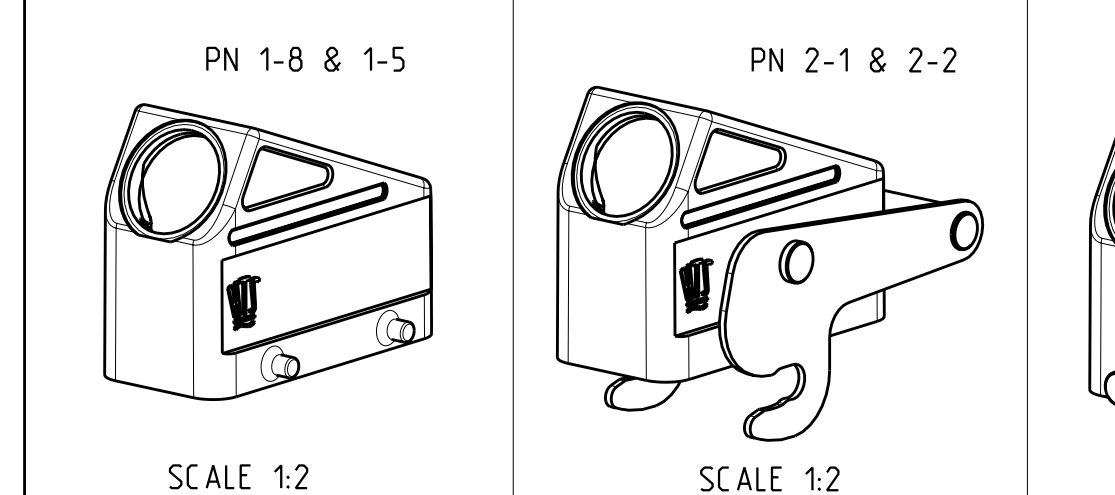

REVISONS		DATE	BY	APPROVED
LOC	DIST			
A1				
P	LTR	DESCRIPTION	DATE	BY
B12		Released as per ECR-08-011927	12.May.2008	SP TS

NOTES

△ Surface:-  
 -Powder varnish grey  
 -Aluminium oxide-Varnish black  
 -Chromital TCP passivation-varnish black

2 Varnish on the inside not necessary

3 Packaging  
 Packaging quantity 5 piece in a box

4 Special Packaging

QTY	DESCRIPTION	MATERIAL	SURFACE	COLOR	ITEM NO	NOTES
1	HB Hood	Aluminium		Grey	17	△
1	HB-EMV Hood	Aluminium	SEE NOTE △	Black	16	
1	HB Hood	Aluminium		Grey	15	
1	HB Hood	Aluminium		Fire red. RAL 3000	14	
1	HB-EMV Hood	Aluminium	SEE NOTE △	Black	13	
1	ZB-Clip bolt	Stainless steel	Blank	With out varnish	12	
1	ZB-Clip bolt	Steel	Zinc plated	Blue	11	
2	LB-Clip bolt	Stainless steel	Blank		10	
2	LB-Clip bolt	Steel	Zinc plated	Blue	9	
2	LB-Side clip	Steel	Zinc plated	Blue	8	
2	VS-Locking Clip	Stainless steel	Blank		7	
2	VS-Locking Clip	Steel	Zinc plated	Blue	6	
2	VS-Clip bolt	Stainless steel	Blank		5	
1	HB-K Hood	Aluminium	Aluminium oxide	Black	4	
1	HB Hood	Aluminium		Grey	3	
1	HB-K Hood	Aluminium	Aluminium oxide	Black	2	
1	HB Hood	Aluminium		Grey	1	