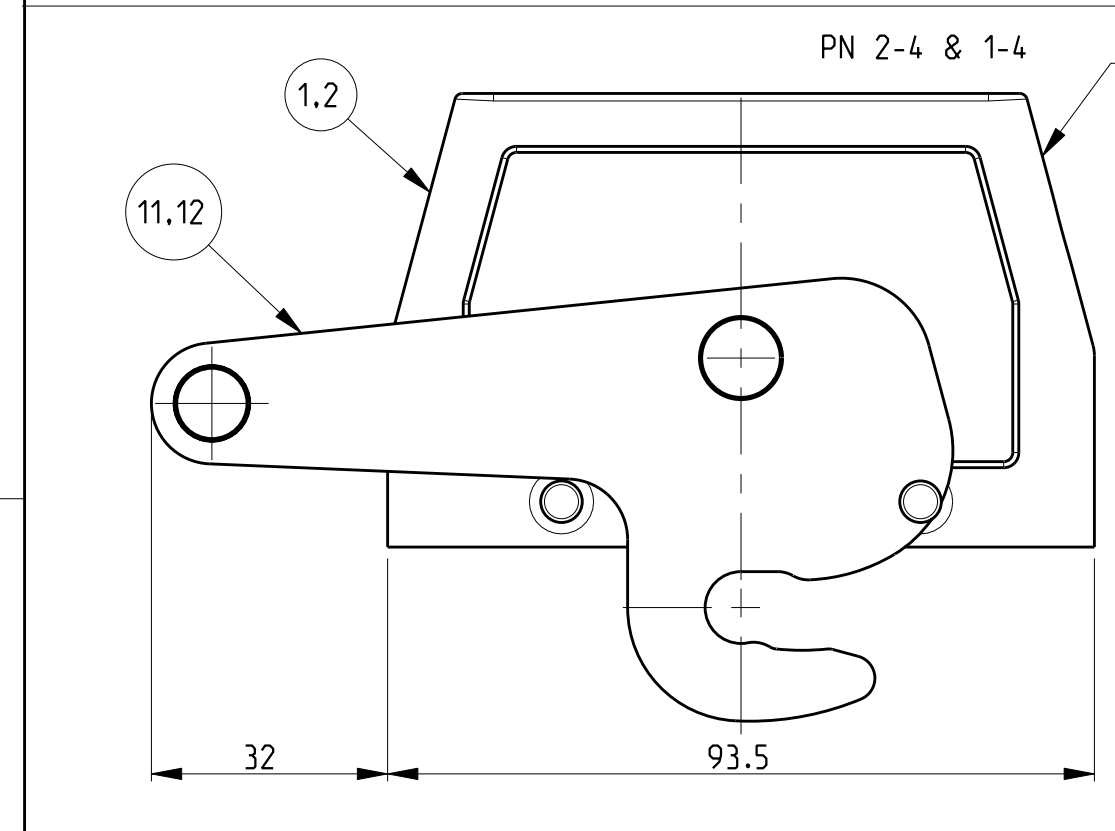

REVISONS		DATE	BY	APPROVED
LOC	DIST			
A1				
P	LTR	DESCRIPTION	DATE	BY
B12		Released as per ECR-08-011927	12.May.2008	SP TS

NOTES

△ Surface:-  
 -Powder varnish grey  
 -Aluminium oxide-Varnish black  
 -Chromital TCP passivation-varnish black

2 Varnish on the inside not necessary

3 Packaging  
 Packaging quantity 5 piece in a box

4 Special Packaging

QTY	DESCRIPTION	MATERIAL	SURFACE	COLOR	ITEM NO	NOTES
1	HB Hood	Aluminium		Grey	17	△
1	HB-EMV Hood	Aluminium	SEE NOTE △	Black	16	
1	HB Hood	Aluminium		Grey	15	
1	HB Hood	Aluminium		Fire red. RAL 3000	14	
1	HB-EMV Hood	Aluminium	SEE NOTE △	Black	13	
1	ZB-Clip bolt	Stainless steel	Blank	With out varnish	12	
1	ZB-Clip bolt	Steel	Zinc plated	Blue	11	
2	LB-Clip bolt	Stainless steel	Blank		10	
2	LB-Clip bolt	Steel	Zinc plated	Blue	9	
2	LB-Side clip	Steel	Zinc plated	Blue	8	
2	VS-Locking Clip	Stainless steel	Blank		7	
2	VS-Locking Clip	Steel	Zinc plated	Blue	6	
2	VS-Clip bolt	Stainless steel	Blank		5	
1	HB-K Hood	Aluminium	Aluminium oxide	Black	4	
1	HB Hood	Aluminium		Grey	3	
1	HB-K Hood	Aluminium	Aluminium oxide	Black	2	
1	HB Hood	Aluminium		Grey	1	