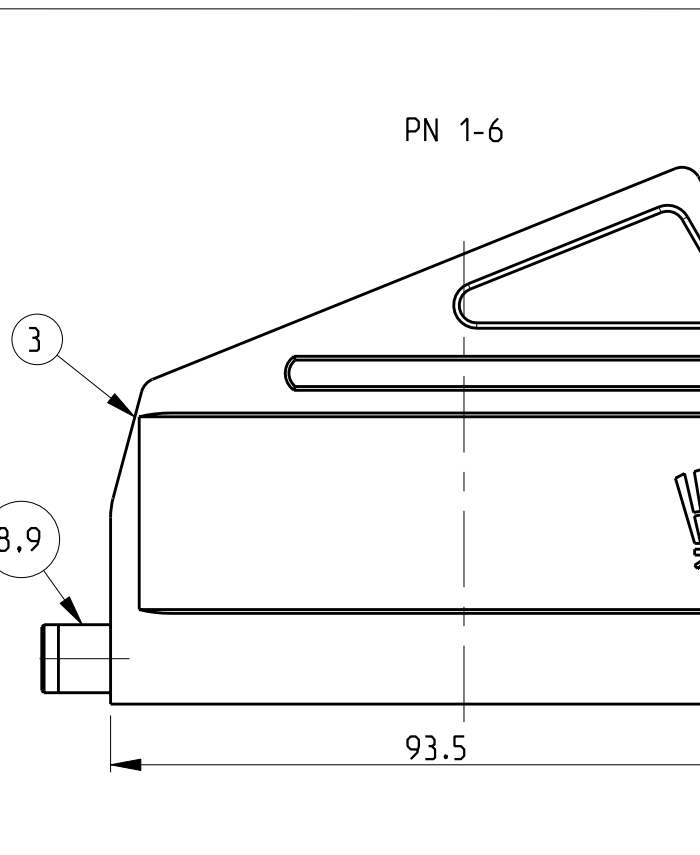

REVISONS		DATE	BY	APPROVED
LOC	DIST			
A1				
P	LTR	DESCRIPTION	DATE	BY
B12		Released as per ECR-08-011927	12.May.2008	SP TS

NOTES

△ Surface:-  
 -Powder varnish grey  
 -Aluminium oxide-Varnish black  
 -Chromital TCP passivation-varnish black

2 Varnish on the inside not necessary

3 Packaging  
 Packaging quantity 5 piece in a box

4 Special Packaging

QTY	DESCRIPTION	MATERIAL	SURFACE	COLOR	ITEM NO	NOTES
1	HB Hood	Aluminium		Grey	17	△
1	HB-EMV Hood	Aluminium	SEE NOTE △	Black	16	
1	HB Hood	Aluminium		Grey	15	
1	HB Hood	Aluminium		Fire red. RAL 3000	14	
1	HB-EMV Hood	Aluminium	SEE NOTE △	Black	13	
1	ZB-Clip bolt	Stainless steel	Blank	With out varnish	12	
1	ZB-Clip bolt	Steel	Zinc plated	Blue	11	
2	LB-Clip bolt	Stainless steel	Blank		10	
2	LB-Clip bolt	Steel	Zinc plated	Blue	9	
2	LB-Side clip	Steel	Zinc plated	Blue	8	
2	VS-Locking Clip	Stainless steel	Blank		7	
2	VS-Locking Clip	Steel	Zinc plated	Blue	6	
2	VS-Clip bolt	Stainless steel	Blank		5	
1	HB-K Hood	Aluminium	Aluminium oxide	Black	4	
1	HB Hood	Aluminium		Grey	3	
1	HB-K Hood	Aluminium	Aluminium oxide	Black	2	
1	HB Hood	Aluminium		Grey	1	