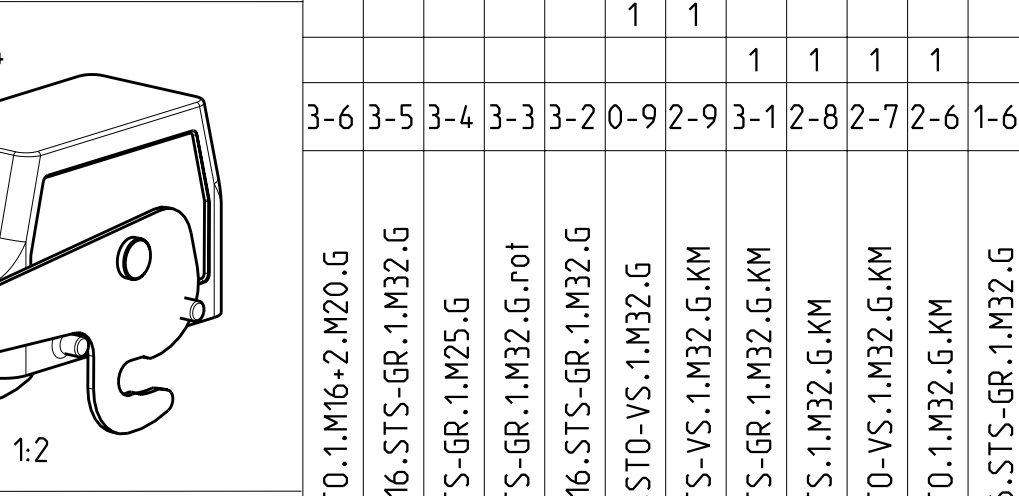

REVISONS		DATE	BY	APPROVED
LOC	DIST			
A1				
P	LTR	DESCRIPTION	DATE	BY
B12		Released as per ECR-08-011927	12.May.2008	SP TS

NOTES

△ Surface:-  
 -Powder varnish grey  
 -Aluminium oxide-Varnish black  
 -Chromital TCP passivation-varnish black

2 Varnish on the inside not necessary

3 Packaging  
 Packaging quantity 5 piece in a box

4 Special Packaging

QTY	DESCRIPTION	MATERIAL	SURFACE	COLOR	ITEM NO	NOTES
1	HB Hood	Aluminium		Grey	17	△
1	HB-EMV Hood	Aluminium	SEE NOTE △	Black	16	
1	HB Hood	Aluminium		Grey	15	
1	HB Hood	Aluminium		Fire red. RAL 3000	14	
1	HB-EMV Hood	Aluminium	SEE NOTE △	Black	13	
1	ZB-Clip bolt	Stainless steel	Blank	With out varnish	12	
1	ZB-Clip bolt	Steel	Zinc plated	Blue	11	
2	LB-Clip bolt	Stainless steel	Blank		10	
2	LB-Clip bolt	Steel	Zinc plated	Blue	9	
2	LB-Side clip	Steel	Zinc plated	Blue	8	
2	VS-Locking Clip	Stainless steel	Blank		7	
2	VS-Locking Clip	Steel	Zinc plated	Blue	6	
2	VS-Clip bolt	Stainless steel	Blank		5	
1	HB-K Hood	Aluminium	Aluminium oxide	Black	4	
1	HB Hood	Aluminium		Grey	3	
1	HB-K Hood	Aluminium	Aluminium oxide	Black	2	
1	HB Hood	Aluminium		Grey	1	