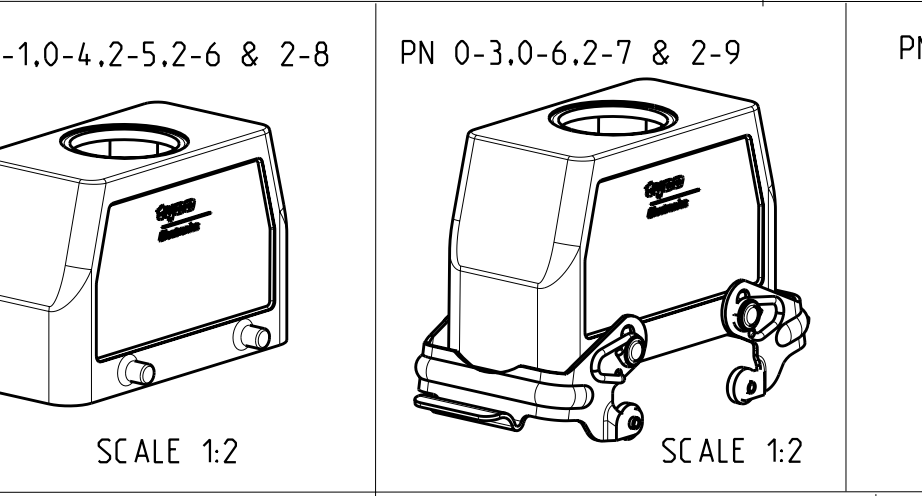

REVISONS		DATE	BY	APPROVED
LOC	DIST			
A1				
P	LTR	DESCRIPTION	DATE	BY
B12		Released as per ECR-08-011927	12.May.2008	SP TS

NOTES

△ Surface:-  
 -Powder varnish grey  
 -Aluminium oxide-Varnish black  
 -Chromital TCP passivation-varnish black

2 Varnish on the inside not necessary

3 Packaging  
 Packaging quantity 5 piece in a box

4 Special Packaging

QTY	DESCRIPTION	MATERIAL	SURFACE	COLOR	ITEM NO	NOTES
1	HB Hood	Aluminium		Grey	17	△
1	HB-EMV Hood	Aluminium	SEE NOTE △	Black	16	
1	HB Hood	Aluminium		Grey	15	
1	HB Hood	Aluminium		Fire red. RAL 3000	14	
1	HB-EMV Hood	Aluminium	SEE NOTE △	Black	13	
1	ZB-Clip bolt	Stainless steel	Blank	With out varnish	12	
1	ZB-Clip bolt	Steel	Zinc plated	Blue	11	
2	LB-Clip bolt	Stainless steel	Blank		10	
2	LB-Clip bolt	Steel	Zinc plated	Blue	9	
2	LB-Side clip	Steel	Zinc plated	Blue	8	
2	VS-Locking Clip	Stainless steel	Blank		7	
2	VS-Locking Clip	Steel	Zinc plated	Blue	6	
2	VS-Clip bolt	Stainless steel	Blank		5	
1	HB-K Hood	Aluminium	Aluminium oxide	Black	4	
1	HB Hood	Aluminium		Grey	3	
1	HB-K Hood	Aluminium	Aluminium oxide	Black	2	
1	HB Hood	Aluminium		Grey	1	