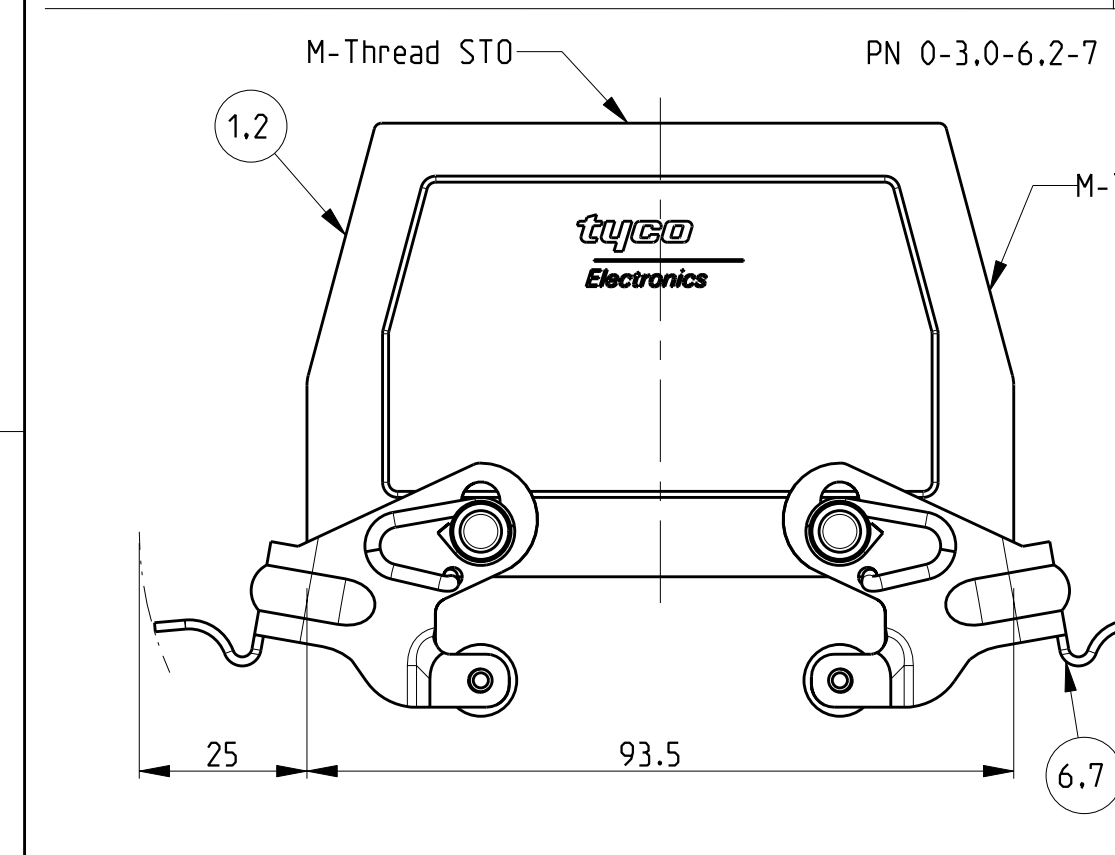

REVISONS		DATE	BY	APPROVED
LOC	DIST			
A1				
P	LTR	DESCRIPTION	DATE	BY
B12		Released as per ECR-08-011927	12.May.2008	SP TS

NOTES

△ Surface:-  
 -Powder varnish grey  
 -Aluminium oxide-Varnish black  
 -Chromital TCP passivation-varnish black

2 Varnish on the inside not necessary

3 Packaging  
 Packaging quantity 5 piece in a box

4 Special Packaging

QTY	DESCRIPTION	MATERIAL	SURFACE	COLOR	ITEM NO	NOTES
1	HB Hood	Aluminium		Grey	17	△
1	HB-EMV Hood	Aluminium	SEE NOTE △	Black	16	
1	HB Hood	Aluminium		Grey	15	
1	HB Hood	Aluminium		Fire red. RAL 3000	14	
1	HB-EMV Hood	Aluminium	SEE NOTE △	Black	13	
1	ZB-Clip bolt	Stainless steel	Blank	With out varnish	12	
1	ZB-Clip bolt	Steel	Zinc plated	Blue	11	
2	LB-Clip bolt	Stainless steel	Blank		10	
2	LB-Clip bolt	Steel	Zinc plated	Blue	9	
2	LB-Side clip	Steel	Zinc plated	Blue	8	
2	VS-Locking Clip	Stainless steel	Blank		7	
2	VS-Locking Clip	Steel	Zinc plated	Blue	6	
2	VS-Clip bolt	Stainless steel	Blank		5	
1	HB-K Hood	Aluminium	Aluminium oxide	Black	4	
1	HB Hood	Aluminium		Grey	3	
1	HB-K Hood	Aluminium	Aluminium oxide	Black	2	
1	HB Hood	Aluminium		Grey	1	