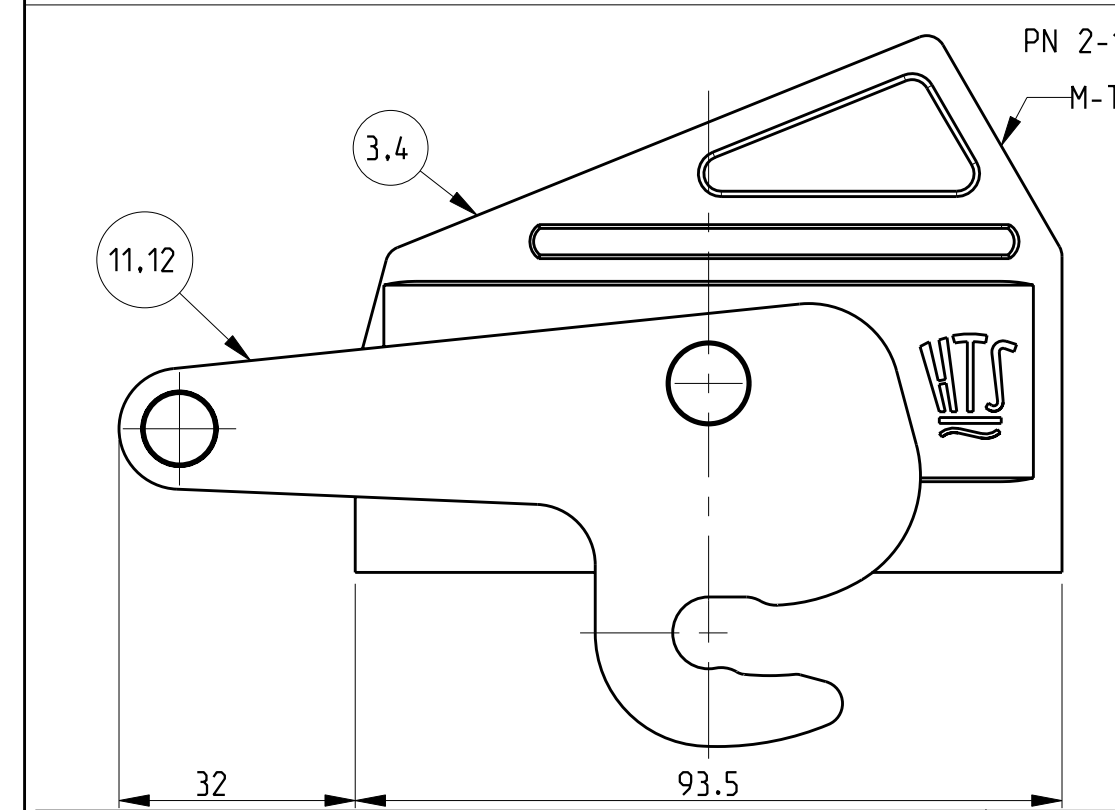

REVISONS		DATE	BY	APPROVED
LOC	DIST			
A1				
P	LTR	DESCRIPTION	DATE	BY
B12		Released as per ECR-08-011927	12.May.2008	SP TS

NOTES

△ Surface:-  
 -Powder varnish grey  
 -Aluminium oxide-Varnish black  
 -Chromital TCP passivation-varnish black

2 Varnish on the inside not necessary

3 Packaging  
 Packaging quantity 5 piece in a box

4 Special Packaging

QTY	DESCRIPTION	MATERIAL	SURFACE	COLOR	ITEM NO	NOTES
1	HB Hood	Aluminium		Grey	17	△
1	HB-EMV Hood	Aluminium	SEE NOTE △	Black	16	
1	HB Hood	Aluminium		Grey	15	
1	HB Hood	Aluminium		Fire red. RAL 3000	14	
1	HB-EMV Hood	Aluminium	SEE NOTE △	Black	13	
1	ZB-Clip bolt	Stainless steel	Blank	With out varnish	12	
1	ZB-Clip bolt	Steel	Zinc plated	Blue	11	
2	LB-Clip bolt	Stainless steel	Blank		10	
2	LB-Clip bolt	Steel	Zinc plated	Blue	9	
2	LB-Side clip	Steel	Zinc plated	Blue	8	
2	VS-Locking Clip	Stainless steel	Blank		7	
2	VS-Locking Clip	Steel	Zinc plated	Blue	6	
2	VS-Clip bolt	Stainless steel	Blank		5	
1	HB-K Hood	Aluminium	Aluminium oxide	Black	4	
1	HB Hood	Aluminium		Grey	3	
1	HB-K Hood	Aluminium	Aluminium oxide	Black	2	
1	HB Hood	Aluminium		Grey	1	