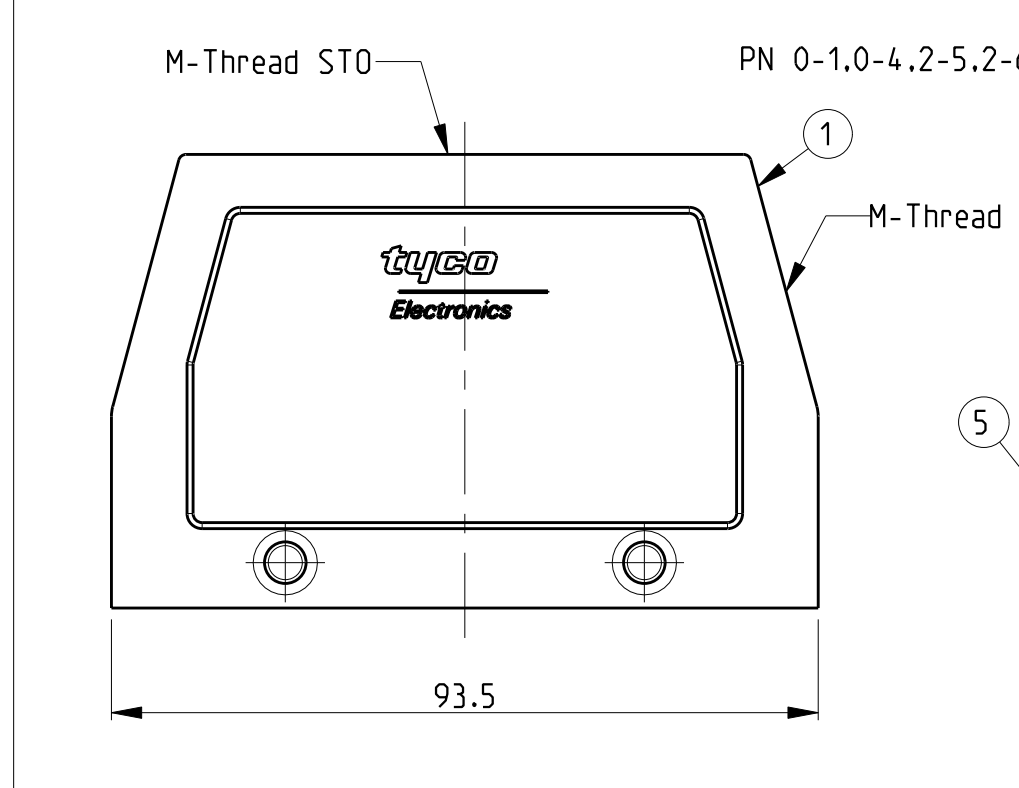

REVISONS		DATE	BY	APPROVED
LOC	DIST			
A1				
P	LTR	DESCRIPTION	DATE	BY
B12		Released as per ECR-08-011927	12.May.2008	SP TS

NOTES

△ Surface:-  
 -Powder varnish grey  
 -Aluminium oxide-Varnish black  
 -Chromital TCP passivation-varnish black

2 Varnish on the inside not necessary

3 Packaging  
 Packaging quantity 5 piece in a box

4 Special Packaging

QTY	DESCRIPTION	MATERIAL	SURFACE	COLOR	ITEM NO	NOTES
1	HB Hood	Aluminium		Grey	17	△
1	HB-EMV Hood	Aluminium	SEE NOTE △	Black	16	
1	HB Hood	Aluminium		Grey	15	
1	HB Hood	Aluminium		Fire red. RAL 3000	14	
1	HB-EMV Hood	Aluminium	SEE NOTE △	Black	13	
1	ZB-Clip bolt	Stainless steel	Blank	With out varnish	12	
1	ZB-Clip bolt	Steel	Zinc plated	Blue	11	
2	LB-Clip bolt	Stainless steel	Blank		10	
2	LB-Clip bolt	Steel	Zinc plated	Blue	9	
2	LB-Side clip	Steel	Zinc plated	Blue	8	
2	VS-Locking Clip	Stainless steel	Blank		7	
2	VS-Locking Clip	Steel	Zinc plated	Blue	6	
2	VS-Clip bolt	Stainless steel	Blank		5	
1	HB-K Hood	Aluminium	Aluminium oxide	Black	4	
1	HB Hood	Aluminium		Grey	3	
1	HB-K Hood	Aluminium	Aluminium oxide	Black	2	
1	HB Hood	Aluminium		Grey	1	