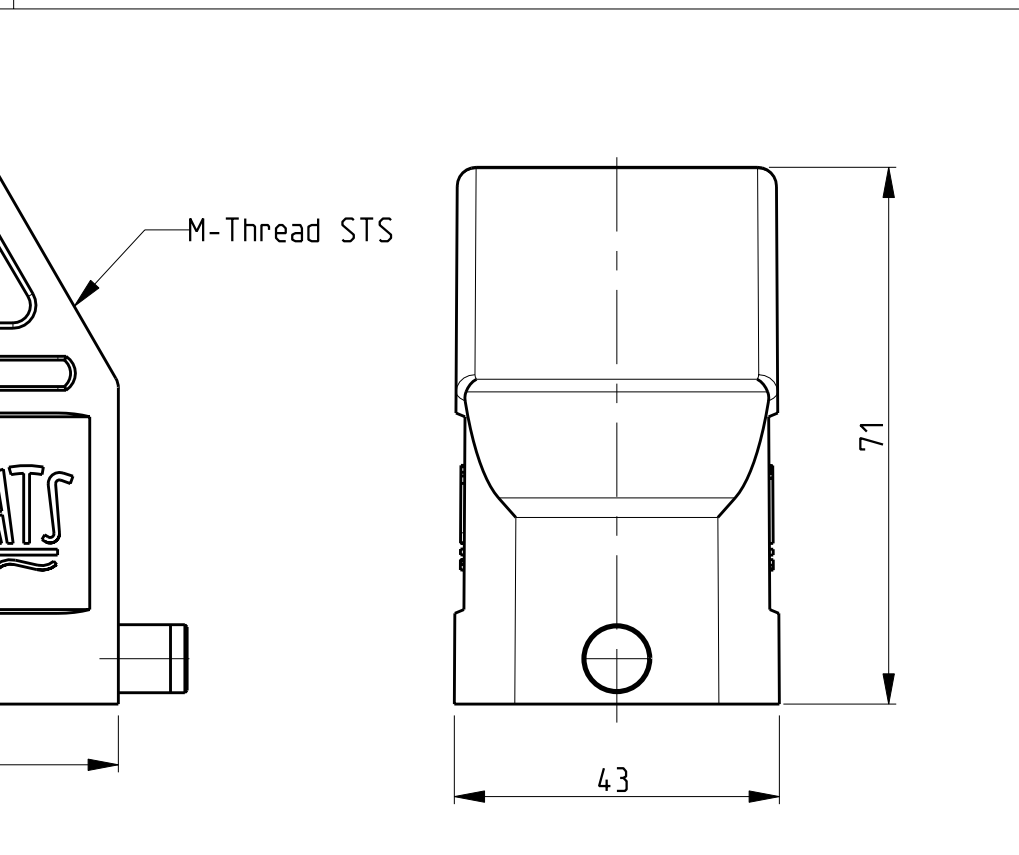

REVISONS		DATE	BY	APPROVED
LOC	DIST			
A1				
P	LTR	DESCRIPTION	DATE	BY
B12		Released as per ECR-08-011927	12.May.2008	SP TS

NOTES

△ Surface:-  
 -Powder varnish grey  
 -Aluminium oxide-Varnish black  
 -Chromital TCP passivation-varnish black

2 Varnish on the inside not necessary

3 Packaging  
 Packaging quantity 5 piece in a box

4 Special Packaging

QTY	DESCRIPTION	MATERIAL	SURFACE	COLOR	ITEM NO	NOTES
1	HB Hood	Aluminium		Grey	17	△
1	HB-EMV Hood	Aluminium	SEE NOTE △	Black	16	
1	HB Hood	Aluminium		Grey	15	
1	HB Hood	Aluminium		Fire red. RAL 3000	14	
1	HB-EMV Hood	Aluminium	SEE NOTE △	Black	13	
1	ZB-Clip bolt	Stainless steel	Blank	With out varnish	12	
1	ZB-Clip bolt	Steel	Zinc plated	Blue	11	
2	LB-Clip bolt	Stainless steel	Blank		10	
2	LB-Clip bolt	Steel	Zinc plated	Blue	9	
2	LB-Side clip	Steel	Zinc plated	Blue	8	
2	VS-Locking Clip	Stainless steel	Blank		7	
2	VS-Locking Clip	Steel	Zinc plated	Blue	6	
2	VS-Clip bolt	Stainless steel	Blank		5	
1	HB-K Hood	Aluminium	Aluminium oxide	Black	4	
1	HB Hood	Aluminium		Grey	3	
1	HB-K Hood	Aluminium	Aluminium oxide	Black	2	
1	HB Hood	Aluminium		Grey	1	