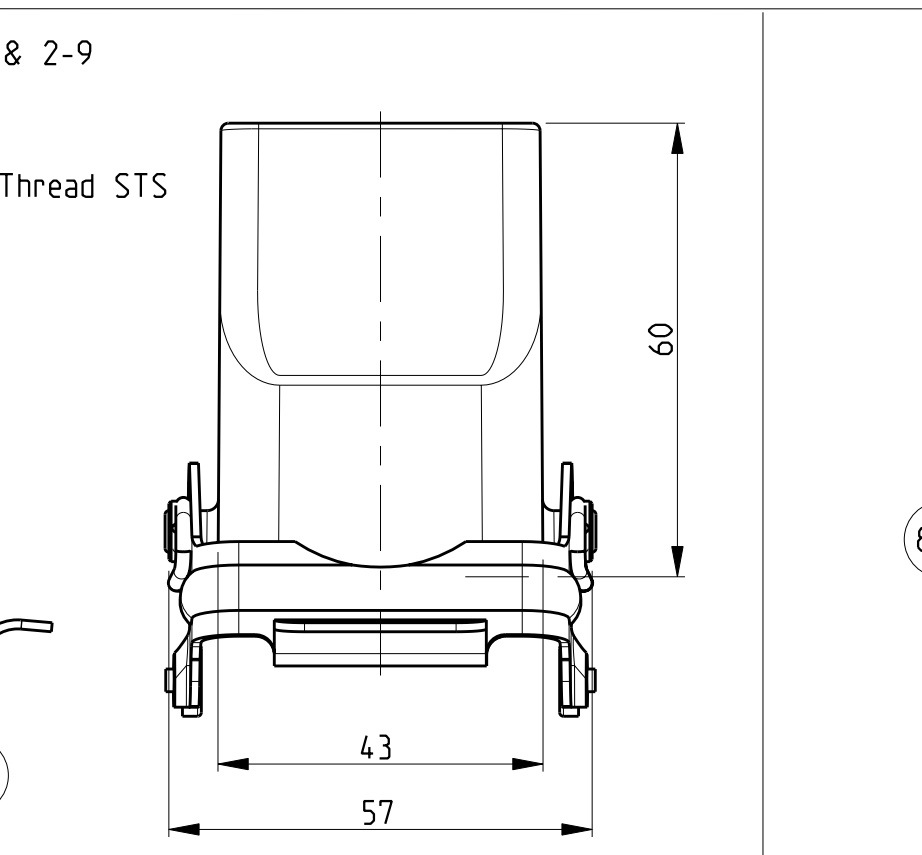

REVISONS		DATE	BY	APPROVED
LOC	DIST			
A1				
P	LTR	DESCRIPTION	DATE	BY
B12		Released as per ECR-08-011927	12.May.2008	SP TS

NOTES

△ Surface:-  
 -Powder varnish grey  
 -Aluminium oxide-Varnish black  
 -Chromital TCP passivation-varnish black

2 Varnish on the inside not necessary

3 Packaging  
 Packaging quantity 5 piece in a box

4 Special Packaging

QTY	DESCRIPTION	MATERIAL	SURFACE	COLOR	ITEM NO	NOTES
1	HB Hood	Aluminium		Grey	17	△
1	HB-EMV Hood	Aluminium	SEE NOTE △	Black	16	
1	HB Hood	Aluminium		Grey	15	
1	HB Hood	Aluminium		Fire red. RAL 3000	14	
1	HB-EMV Hood	Aluminium	SEE NOTE △	Black	13	
1	ZB-Clip bolt	Stainless steel	Blank	With out varnish	12	
1	ZB-Clip bolt	Steel	Zinc plated	Blue	11	
2	LB-Clip bolt	Stainless steel	Blank		10	
2	LB-Clip bolt	Steel	Zinc plated	Blue	9	
2	LB-Side clip	Steel	Zinc plated	Blue	8	
2	VS-Locking Clip	Stainless steel	Blank		7	
2	VS-Locking Clip	Steel	Zinc plated	Blue	6	
2	VS-Clip bolt	Stainless steel	Blank		5	
1	HB-K Hood	Aluminium	Aluminium oxide	Black	4	
1	HB Hood	Aluminium		Grey	3	
1	HB-K Hood	Aluminium	Aluminium oxide	Black	2	
1	HB Hood	Aluminium		Grey	1	