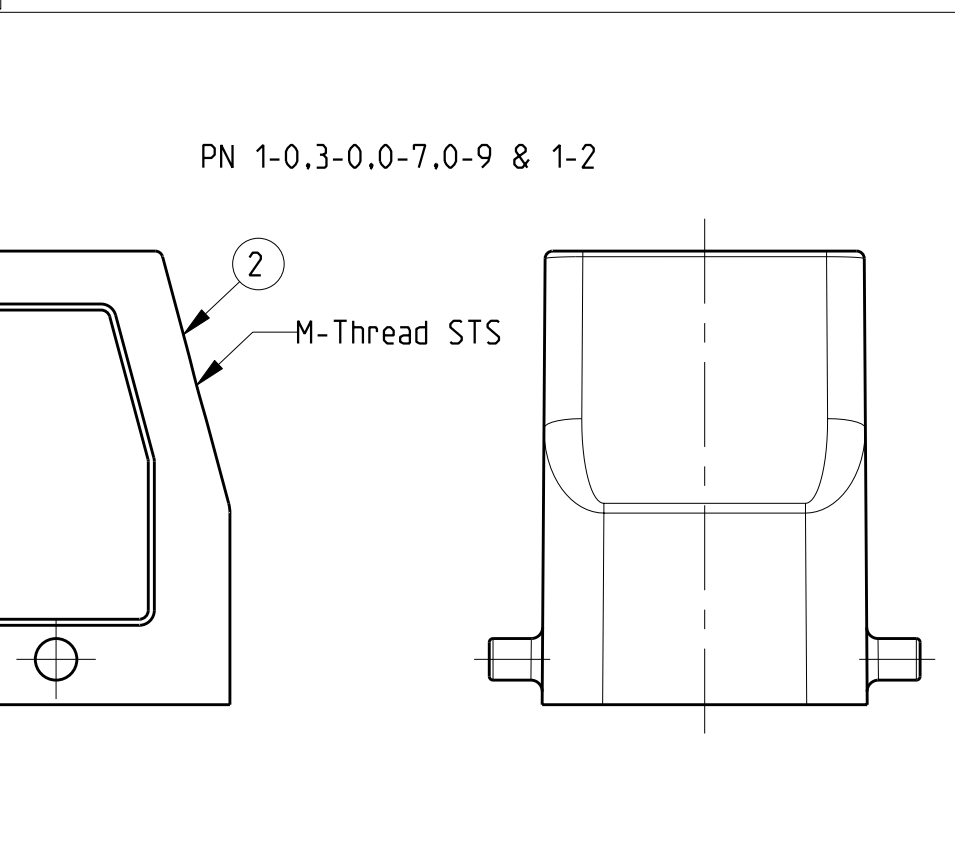

REVISONS		DATE	BY	APPROVED
LOC	DIST			
A1				
P	LTR	DESCRIPTION	DATE	BY
B12		Released as per ECR-08-011927	12.May.2008	SP TS

NOTES

△ Surface:-  
 -Powder varnish grey  
 -Aluminium oxide-Varnish black  
 -Chromital TCP passivation-varnish black

2 Varnish on the inside not necessary

3 Packaging  
 Packaging quantity 5 piece in a box

4 Special Packaging

QTY	DESCRIPTION	MATERIAL	SURFACE	COLOR	ITEM NO	NOTES
1	HB Hood	Aluminium		Grey	17	△
1	HB-EMV Hood	Aluminium	SEE NOTE △	Black	16	
1	HB Hood	Aluminium		Grey	15	
1	HB Hood	Aluminium		Fire red. RAL 3000	14	
1	HB-EMV Hood	Aluminium	SEE NOTE △	Black	13	
1	ZB-Clip bolt	Stainless steel	Blank	With out varnish	12	
1	ZB-Clip bolt	Steel	Zinc plated	Blue	11	
2	LB-Clip bolt	Stainless steel	Blank		10	
2	LB-Clip bolt	Steel	Zinc plated	Blue	9	
2	LB-Side clip	Steel	Zinc plated	Blue	8	
2	VS-Locking Clip	Stainless steel	Blank		7	
2	VS-Locking Clip	Steel	Zinc plated	Blue	6	
2	VS-Clip bolt	Stainless steel	Blank		5	
1	HB-K Hood	Aluminium	Aluminium oxide	Black	4	
1	HB Hood	Aluminium		Grey	3	
1	HB-K Hood	Aluminium	Aluminium oxide	Black	2	
1	HB Hood	Aluminium		Grey	1	

ORDERING TEXT

DESCRIPTION	MATERIAL	SURFACE	COLOR	ITEM NO	NOTES
HB Hood	Aluminium		Grey	17	△
HB-EMV Hood	Aluminium	SEE NOTE △	Black	16	
HB Hood	Aluminium		Grey	15	
HB Hood	Aluminium		Fire red. RAL 3000	14	
HB-EMV Hood	Aluminium	SEE NOTE △	Black	13	
ZB-Clip bolt	Stainless steel	Blank	With out varnish	12	
ZB-Clip bolt	Steel	Zinc plated	Blue	11	
LB-Clip bolt	Stainless steel	Blank		10	
LB-Clip bolt	Steel	Zinc plated	Blue	9	
LB-Side clip	Steel	Zinc plated	Blue	8	
VS-Locking Clip	Stainless steel	Blank		7	
VS-Locking Clip	Steel	Zinc plated	Blue	6	
VS-Clip bolt	Stainless steel	Blank		5	
HB-K Hood	Aluminium	Aluminium oxide	Black	4	
HB Hood	Aluminium		Grey	3	
HB-K Hood	Aluminium	Aluminium oxide	Black	2	
HB Hood	Aluminium		Grey	1	