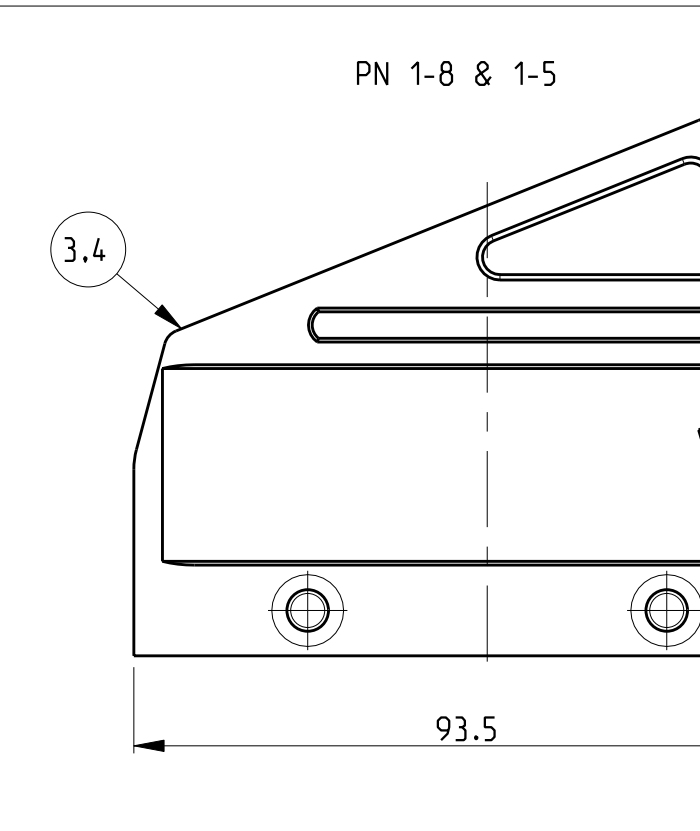

REVISONS		DATE	BY	APPROVED
LOC	DIST			
A1				
P	LTR	DESCRIPTION	DATE	BY
B12		Released as per ECR-08-011927	12.May.2008	SP TS

NOTES

△ Surface:-  
 -Powder varnish grey  
 -Aluminium oxide-Varnish black  
 -Chromital TCP passivation-varnish black

2 Varnish on the inside not necessary

3 Packaging  
 Packaging quantity 5 piece in a box

4 Special Packaging

QTY	DESCRIPTION	MATERIAL	SURFACE	COLOR	ITEM NO	NOTES
1	HB Hood	Aluminium		Grey	17	△
1	HB-EMV Hood	Aluminium	SEE NOTE △	Black	16	
1	HB Hood	Aluminium		Grey	15	
1	HB Hood	Aluminium		Fire red. RAL 3000	14	
1	HB-EMV Hood	Aluminium	SEE NOTE △	Black	13	
1	ZB-Clip bolt	Stainless steel	Blank	With out varnish	12	
1	ZB-Clip bolt	Steel	Zinc plated	Blue	11	
2	LB-Clip bolt	Stainless steel	Blank		10	
2	LB-Clip bolt	Steel	Zinc plated	Blue	9	
2	LB-Side clip	Steel	Zinc plated	Blue	8	
2	VS-Locking Clip	Stainless steel	Blank		7	
2	VS-Locking Clip	Steel	Zinc plated	Blue	6	
2	VS-Clip bolt	Stainless steel	Blank		5	
1	HB-K Hood	Aluminium	Aluminium oxide	Black	4	
1	HB Hood	Aluminium		Grey	3	
1	HB-K Hood	Aluminium	Aluminium oxide	Black	2	
1	HB Hood	Aluminium		Grey	1	