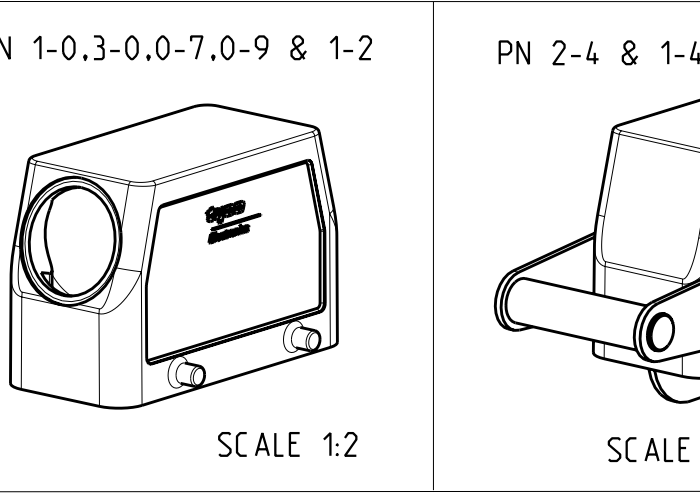

REVISONS		DATE	BY	APPROVED
LOC	DIST			
A1				
P	LTR	DESCRIPTION	DATE	BY
B12		Released as per ECR-08-011927	12.May.2008	SP TS

NOTES

△ Surface:-  
 -Powder varnish grey  
 -Aluminium oxide-Varnish black  
 -Chromital TCP passivation-varnish black

2 Varnish on the inside not necessary

3 Packaging  
 Packaging quantity 5 piece in a box

4 Special Packaging

QTY	DESCRIPTION	MATERIAL	SURFACE	COLOR	ITEM NO	NOTES
1	HB Hood	Aluminium		Grey	17	△
1	HB-EMV Hood	Aluminium	SEE NOTE △	Black	16	
1	HB Hood	Aluminium		Grey	15	
1	HB Hood	Aluminium		Fire red. RAL 3000	14	
1	HB-EMV Hood	Aluminium	SEE NOTE △	Black	13	
1	ZB-Clip bolt	Stainless steel	Blank	With out varnish	12	
1	ZB-Clip bolt	Steel	Zinc plated	Blue	11	
2	LB-Clip bolt	Stainless steel	Blank		10	
2	LB-Clip bolt	Steel	Zinc plated	Blue	9	
2	LB-Side clip	Steel	Zinc plated	Blue	8	
2	VS-Locking Clip	Stainless steel	Blank		7	
2	VS-Locking Clip	Steel	Zinc plated	Blue	6	
2	VS-Clip bolt	Stainless steel	Blank		5	
1	HB-K Hood	Aluminium	Aluminium oxide	Black	4	
1	HB Hood	Aluminium		Grey	3	
1	HB-K Hood	Aluminium	Aluminium oxide	Black	2	
1	HB Hood	Aluminium		Grey	1	