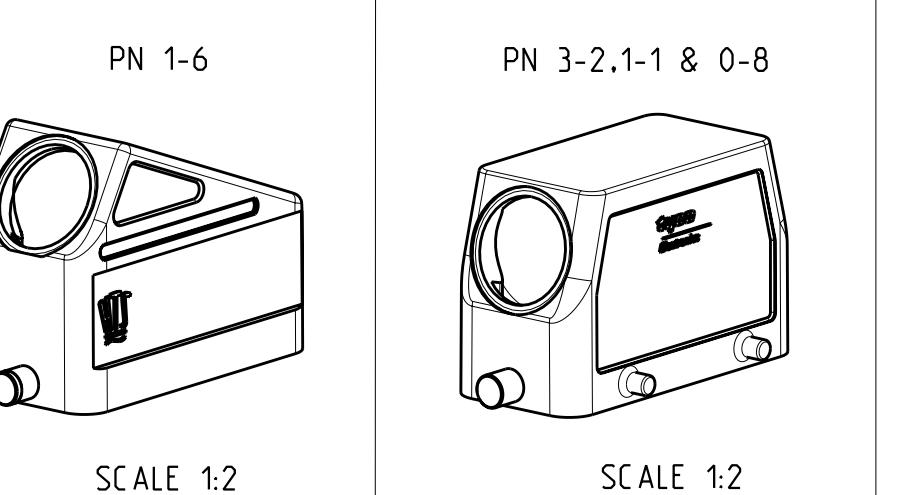

REVISONS		DATE	BY	APPROVED
LOC	DIST			
A1				
P	LTR	DESCRIPTION	DATE	BY
B12		Released as per ECR-08-011927	12.May.2008	SP TS

NOTES

△ Surface:-  
 -Powder varnish grey  
 -Aluminium oxide-Varnish black  
 -Chromital TCP passivation-varnish black

2 Varnish on the inside not necessary

3 Packaging  
 Packaging quantity 5 piece in a box

4 Special Packaging

QTY	DESCRIPTION	MATERIAL	SURFACE	COLOR	ITEM NO	NOTES
1	HB Hood	Aluminium		Grey	17	△
1	HB-EMV Hood	Aluminium	SEE NOTE △	Black	16	
1	HB Hood	Aluminium		Grey	15	
1	HB Hood	Aluminium		Fire red. RAL 3000	14	
1	HB-EMV Hood	Aluminium	SEE NOTE △	Black	13	
1	ZB-Clip bolt	Stainless steel	Blank	With out varnish	12	
1	ZB-Clip bolt	Steel	Zinc plated	Blue	11	
2	LB-Clip bolt	Stainless steel	Blank		10	
2	LB-Clip bolt	Steel	Zinc plated	Blue	9	
2	LB-Side clip	Steel	Zinc plated	Blue	8	
2	VS-Locking Clip	Stainless steel	Blank		7	
2	VS-Locking Clip	Steel	Zinc plated	Blue	6	
2	VS-Clip bolt	Stainless steel	Blank		5	
1	HB-K Hood	Aluminium	Aluminium oxide	Black	4	
1	HB Hood	Aluminium		Grey	3	
1	HB-K Hood	Aluminium	Aluminium oxide	Black	2	
1	HB Hood	Aluminium		Grey	1	